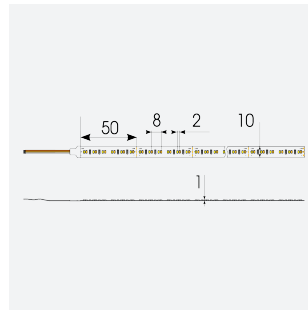

## PRODUCT FEATURES

- P-CELL Professional LED strip suitable for high end residential, hospitality, retail and commercial applications
- Elite level LED chip technology with >97 CRI and low SDCM produce the best quality white light
- An extensive range of colour temperature options, IP ratings and power outputs offer the ultimate package of flexibility and versatility, suited for all high end applications
- Large strip pack sizes and multiple connector packs offers great time saving and ease when working on a large scale project
- Super high efficacy ensures peak performance, whilst also remaining economical and energy saving, helping to reduce overall energy consumption for all large scale installations
- High LED density (240 LEDs per metre) provides a uniform output reducing spotting and providing a more seamless output of light compared to traditional LED strips, coupled with a high CRI this ensures suitability for use within professional display and high end retail environments
- Fast fit plug and play connections available
- Joint and connection accessories sold separately
- 240

### GENERAL INFORMATION

Wattage	14.4W/m
Lumens Delivered	720lm/m
Lm/W	100lm/W
Beam Angle	120
CRI	90
CCT	2700-6500K
Input	24V
Operating Temp	-20°C - 45°C
SDCM	3
Product Weight without Packaging	0.27 kg