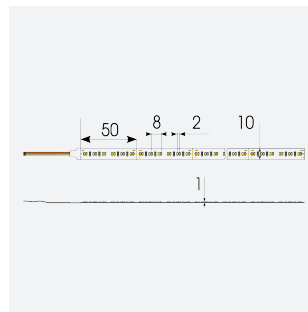

# P-Cell PRO LED Strip

Application	Hospitality, Residential, Retail
Specification	Architectural

P-Cell 24V 14.4W IP67 TW 5m

Code: P/24/02/67/02/00/S01/01

- P-CELL Professional LED strip suitable for high end residential, hospitality, retail and commercial applications
- Elite level LED chip technology with >97 CRI and low SDCM produce the best quality white light
- An extensive range of colour temperature options, IP ratings and power outputs offer the ultimate package of flexibility and versatility, suited for all high end applications
- Large strip pack sizes and multiple connector packs offers great time saving and ease when working on a large scale project
- Super high efficacy ensures peak performance, whilst also remaining economical and energy saving, helping to reduce overall energy consumption for all large scale installations
- High LED density (240 LEDs per metre) provides a uniform output reducing spotting and providing a more seamless output of light compared to traditional LED strips, coupled with a high CRI this ensures suitability for use within professional display and high end retail environments
- Fast fit plug and play connections available
- Joint and connection accessories sold separately
- 240

GENERAL INFORMATION	
Wattage	14.4W/m
Lumens Delivered	720lm/m
Lm/W	100lm/W
Beam Angle	120
CRI	90
CCT	2700-6500K
Input	24V
Operating Temp	-20°C - 45°C
SDCM	3
Product Weight without Packaging	0.27 kg

TECHNICAL INFORMATION	
Light Source	LED
IP Rating	IP67
Class Protection	3
Internal / External	Internal / External
Surface / Recessed / Suspended	Ceiling, Recessed, Wall
Lumen Depreciation	L70 50,000h
Warranty (Years)	5
CE Mark	Yes
Height	4.5 mm
LED Strip LEDs Per Metre	240