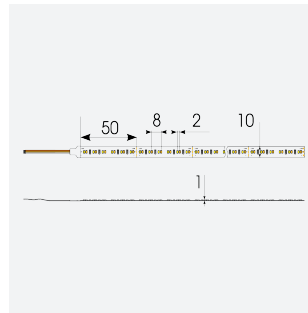

# P-Cell PRO LED Strip

P-Cell 24V 14.4W IP67 TW 5m

Code: P/24/02/67/02/00/S01/01

Category	LED Strip
Application	Hospitality, Residential, Retail
Specification	Architectural

## PRODUCT FEATURES

- P-CELL Professional LED strip suitable for high end residential, hospitality, retail and commercial applications
- Elite level LED chip technology with >97 CRI and low SDCM produce the best quality white light
- An extensive range of colour temperature options, IP ratings and power outputs offer the ultimate package of flexibility and versatility, suited for all high end applications
- Large strip pack sizes and multiple connector packs offers great time saving and ease when working on a large scale project
- Super high efficacy ensures peak performance, whilst also remaining economical and energy saving, helping to reduce overall energy consumption for all large scale installations
- High LED density (240 LEDs per metre) provides a uniform output reducing spotting and providing a more seamless output of light compared to traditional LED strips, coupled with a high CRI this ensures suitability for use within professional display and high end retail environments
- Fast fit plug and play connections available
- Joint and connection accessories sold separately
- 240

GENERAL INFORMATION	
Wattage	14.4W/m
Lumens Delivered	720lm/m
Lm/W	100lm/W
Beam Angle	120
CRI	90
CCT	2700-6500K
Input	24V
Operating Temp	-20°C - 45°C
SDCM	3
Product Weight without Packaging	0.27 kg

TECHNICAL INFORMATION	
Light Source	LED
IP Rating	IP67
Class Protection	3
Internal / External	Internal / External
Surface / Recessed / Suspended	Ceiling, Recessed, Wall
Lumen Depreciation	L70 50,000h
Warranty (Years)	5
CE Mark	Yes
Height	4.5 mm
LED Strip LEDs Per Metre	240