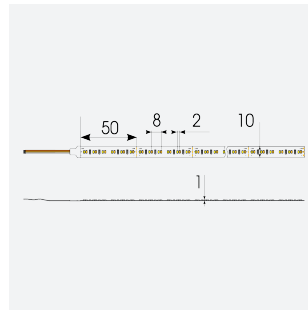

PRODUCT FEATURES

- P-CELL Professional LED strip suitable for high end residential, hospitality, retail and commercial applications
- Elite level LED chip technology with >97 CRI and low SDCM produce the best quality white light
- An extensive range of colour temperature options, IP ratings and power outputs offer the ultimate package of flexibility and versatility, suited for all high end applications
- Large strip pack sizes and multiple connector packs offers great time saving and ease when working on a large scale project
- Super high efficacy ensures peak performance, whilst also remaining economical and energy saving, helping to reduce overall energy consumption for all large scale installations
- High LED density (240 LEDs per metre) provides a uniform output reducing spotting and providing a more seamless output of light compared to traditional LED strips, coupled with a high CRI this ensures suitability for use within professional display and high end retail environments
- Fast fit plug and play connections available
- Joint and connection accessories sold separately
- 240

GENERAL INFORMATION	
Wattage	14.4W/m
Lumens Delivered	720lm/m
Lm/W	100lm/W
Beam Angle	120
CRI	90
CCT	2700-6500K
Input	24V
Operating Temp	-20°C - 45°C
SDCM	3
Product Weight without Packaging	2.7 kg

TECHNICAL INFORMATION	
Light Source	LED
IP Rating	IP65
Class Protection	3
Internal / External	Internal / External
Surface / Recessed / Suspended	Ceiling, Recessed, Wall
Lumen Depreciation	L70 50,000h
Warranty (Years)	5
CE Mark	Yes
Height	4.5 mm
LED Strip LEDs Per Metre	240