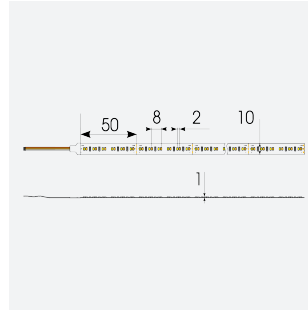

P-Cell PRO LED Strip

Application	Hospitality, Residential, Retail
Specification	Architectural

P-Cell 24V 14.4W IP20 TW 50m

Code: P/24/02/20/02/00/S05/01

PRODUCT FEATURES

- P-CELL Professional LED strip suitable for high end residential, hospitality, retail and commercial applications
- Elite level LED chip technology with >97 CRI and low SDCM produce the best quality white light
- An extensive range of colour temperature options, IP ratings and power outputs offer the ultimate package of flexibility and versatility, suited for all high end applications
- Large strip pack sizes and multiple connector packs offers great time saving and ease when working on a large scale project
- Super high efficacy ensures peak performance, whilst also remaining economical and energy saving, helping to reduce overall energy consumption for all large scale installations
- High LED density (240 LEDs per metre) provides a uniform output reducing spotting and providing a more seamless output of light compared to traditional LED strips, coupled with a high CRI this ensures suitability for use within professional display and high end retail environments
- Fast fit plug and play connections available
- Joint and connection accessories sold separately
- 240

GENERAL INFORMATION

Wattage	14.4W/m
Lumens Delivered	720lm/m
Lm/W	100lm/W
Beam Angle	120
CRI	90
CCT	2700-6500K
Input	24V
Operating Temp	-20°C - 45°C
SDCM	3
Product Weight without Packaging	0.14 kg

TECHNICAL INFORMATION

Light Source	LED
IP Rating	IP20
Class Protection	3
Internal / External	Internal
Surface / Recessed / Suspended	Ceiling, Recessed, Wall
Lumen Depreciation	L70 50,000h
Warranty (Years)	5
CE Mark	Yes
Height	1.3 mm
LED Strip LEDs Per Metre	240