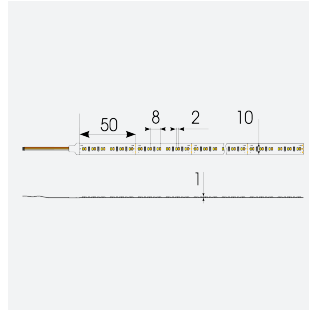

# P-Cell PRO LED Strip

Application	Hospitality, Residential, Retail
Specification	Architectural

P-Cell 24V 14.4W IP20 TW 10m

Code: P/24/02/20/02/00/S02/01

- P-CELL Professional LED strip suitable for high end residential, hospitality, retail and commercial applications
- Elite level LED chip technology with >97 CRI and low SDCM produce the best quality white light
- An extensive range of colour temperature options, IP ratings and power outputs offer the ultimate package of flexibility and versatility, suited for all high end applications
- Large strip pack sizes and multiple connector packs offers great time saving and ease when working on a large scale project
- Super high efficacy ensures peak performance, whilst also remaining economical and energy saving, helping to reduce overall energy consumption for all large scale installations
- High LED density (240 LEDs per metre) provides a uniform output reducing spotting and providing a more seamless output of light compared to traditional LED strips, coupled with a high CRI this ensures suitability for use within professional display and high end retail environments
- Fast fit plug and play connections available
- Joint and connection accessories sold separately
- 240

## GENERAL INFORMATION

Wattage	14.4W/m
Lumens Delivered	720lm/m
Lm/W	100lm/W
Beam Angle	120
CRI	90
CCT	2700-6500K
Input	24V
Operating Temp	-20°C - 45°C
SDCM	3
Product Weight without Packaging	0.07 kg

## TECHNICAL INFORMATION

Light Source	LED
IP Rating	IP20
Class Protection	3
Internal / External	Internal
Surface / Recessed / Suspended	Ceiling, Recessed, Wall
Lumen Depreciation	L70 50,000h
Warranty (Years)	5
CE Mark	Yes
Height	1.3 mm
LED Strip LEDs Per Metre	240