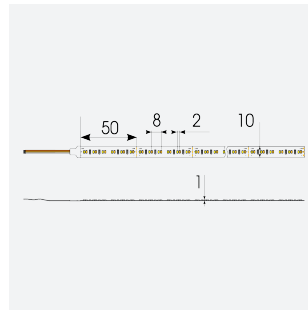

# P-Cell PRO LED Strip

P-Cell 24V 14.4W IP20 TW 10m

Code: P/24/02/20/02/00/S02/01

Category	LED Strip
Application	Hospitality, Residential, Retail
Specification	Architectural

## PRODUCT FEATURES

- P-CELL Professional LED strip suitable for high end residential, hospitality, retail and commercial applications
- Elite level LED chip technology with >97 CRI and low SDCM produce the best quality white light
- An extensive range of colour temperature options, IP ratings and power outputs offer the ultimate package of flexibility and versatility, suited for all high end applications
- Large strip pack sizes and multiple connector packs offers great time saving and ease when working on a large scale project
- Super high efficacy ensures peak performance, whilst also remaining economical and energy saving, helping to reduce overall energy consumption for all large scale installations
- High LED density (240 LEDs per metre) provides a uniform output reducing spotting and providing a more seamless output of light compared to traditional LED strips, coupled with a high CRI this ensures suitability for use within professional display and high end retail environments
- Fast fit plug and play connections available
- Joint and connection accessories sold separately
- 240

### GENERAL INFORMATION

Wattage	14.4W/m
Lumens Delivered	720lm/m
Lm/W	100lm/W
Beam Angle	120
CRI	90
CCT	2700-6500K
Input	24V
Operating Temp	-20°C - 45°C
SDCM	3
Product Weight without Packaging	0.07 kg