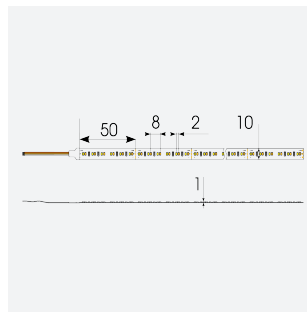

# P-Cell PRO LED Strip

Application	Hospitality, Residential, Retail
Specification	Architectural

P-Cell 24V 14.4W IP20 TW 5m

Code: P/24/02/20/02/00/S01/01

- P-CELL Professional LED strip suitable for high end residential, hospitality, retail and commercial applications
- Elite level LED chip technology with >97 CRI and low SDCM produce the best quality white light
- An extensive range of colour temperature options, IP ratings and power outputs offer the ultimate package of flexibility and versatility, suited for all high end applications
- Large strip pack sizes and multiple connector packs offers great time saving and ease when working on a large scale project
- Super high efficacy ensures peak performance, whilst also remaining economical and energy saving, helping to reduce overall energy consumption for all large scale installations
- High LED density (240 LEDs per metre) provides a uniform output reducing spotting and providing a more seamless output of light compared to traditional LED strips, coupled with a high CRI this ensures suitability for use within professional display and high end retail environments
- Fast fit plug and play connections available
- Joint and connection accessories sold separately
- 240

GENERAL INFORMATION	
Wattage	14.4W/m
Lumens Delivered	720lm/m
Lm/W	100lm/W
Beam Angle	120
CRI	90
CCT	2700-6500K
Input	24V
Operating Temp	-20°C - 45°C
SDCM	3
Product Weight without Packaging	0.7 kg

TECHNICAL INFORMATION	
Light Source	LED
IP Rating	IP20
Class Protection	3
Internal / External	Internal
Surface / Recessed / Suspended	Ceiling, Recessed, Wall
Lumen Depreciation	L70 50,000h
Warranty (Years)	5
CE Mark	Yes
Height	1.3 mm
LED Strip LEDs Per Metre	240