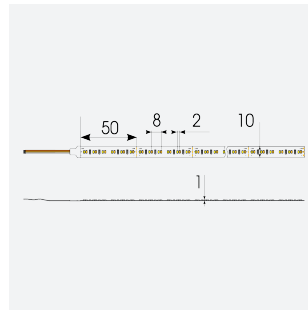

## PRODUCT FEATURES

- P-CELL Professional LED strip suitable for high end residential, hospitality, retail and commercial applications
- Elite level LED chip technology with >97 CRI and low SDCM produce the best quality white light
- An extensive range of colour temperature options, IP ratings and power outputs offer the ultimate package of flexibility and versatility, suited for all high end applications
- Large strip pack sizes and multiple connector packs offers great time saving and ease when working on a large scale project
- Super high efficacy ensures peak performance, whilst also remaining economical and energy saving, helping to reduce overall energy consumption for all large scale installations
- High LED density (240 LEDs per metre) provides a uniform output reducing spotting and providing a more seamless output of light compared to traditional LED strips, coupled with a high CRI this ensures suitability for use within professional display and high end retail environments
- Fast fit plug and play connections available
- Joint and connection accessories sold separately
- 240

### GENERAL INFORMATION

Wattage	14.4W/m
Lumens Delivered	720lm/m
Lm/W	100lm/W
Beam Angle	120
CRI	90
CCT	2700-6500K
Input	24V
Operating Temp	-20°C - 45°C
SDCM	3
Product Weight without Packaging	0.7 kg