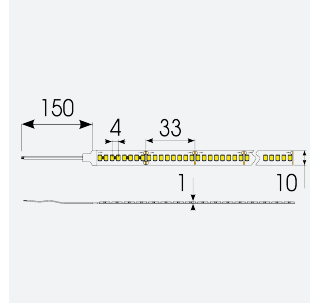

# P-Cell PRO LED Strip

P-Cell 24V 4.8W IP67 White 6500K 50m  
**Code: P/24/01/67/01/65/S05/01**

Category	LED Strip
Application	Hospitality, Residential, Retail
Specification	Architectural

## PRODUCT FEATURES

- P-CELL Professional LED strip suitable for high end residential, hospitality, retail and commercial applications
- Elite level LED chip technology with >97 CRI and low SDCM produce the best quality white light
- An extensive range of colour temperature options, IP ratings and power outputs offer the ultimate package of flexibility and versatility, suited for all high end applications
- Large strip pack sizes and multiple connector packs offers great time saving and ease when working on a large scale project
- Super high efficacy ensures peak performance, whilst also remaining economical and energy saving, helping to reduce overall energy consumption for all large scale installations
- High LED density (240 LEDs per metre) provides a uniform output reducing spotting and providing a more seamless output of light compared to traditional LED strips, coupled with a high CRI this ensures suitability for use within professional display and high end retail environments
- Fast fit plug and play connections available
- Joint and connection accessories sold separately
- 160

GENERAL INFORMATION	
Wattage	4.8W/m
Lumens Delivered	600lm/m
Lm/W	125lm/W
Beam Angle	120
CRI	97
CCT	6500K
Input	24V
Operating Temp	-20°C - 45°C
SDCM	3
Product Weight without Packaging	2.7 kg

TECHNICAL INFORMATION	
Light Source	LED
IP Rating	IP67
Class Protection	3
Internal / External	Internal / External
Surface / Recessed / Suspended	Ceiling, Recessed, Wall
Lumen Depreciation	L70 50,000h
Warranty (Years)	5
CE Mark	Yes
Height	4.5 mm
LED Strip LEDs Per Metre	160