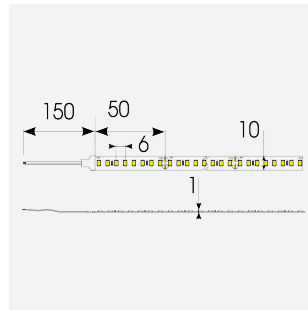

P-Cell PRO LED Strip

Application	Hospitality, Residential, Retail
Specification	Architectural

P-Cell 24V 4.8W IP67 White 3000K 50m
Code: P/24/01/67/01/30/S05/01

PRODUCT FEATURES

- P-CELL Professional LED strip suitable for high end residential, hospitality, retail and commercial applications
- Elite level LED chip technology with >97 CRI and low SDCM produce the best quality white light
- An extensive range of colour temperature options, IP ratings and power outputs offer the ultimate package of flexibility and versatility, suited for all high end applications
- Large strip pack sizes and multiple connector packs offers great time saving and ease when working on a large scale project
- Super high efficacy ensures peak performance, whilst also remaining economical and energy saving, helping to reduce overall energy consumption for all large scale installations
- High LED density (240 LEDs per metre) provides a uniform output reducing spotting and providing a more seamless output of light compared to traditional LED strips, coupled with a high CRI this ensures suitability for use within professional display and high end retail environments
- Fast fit plug and play connections available
- Joint and connection accessories sold separately
- 160

GENERAL INFORMATION

Wattage	4.8W/m
Lumens Delivered	530lm/m
Lm/W	110lm/W
Beam Angle	120
CRI	97
CCT	3000K
Input	24V
Operating Temp	-20°C - 45°C
SDCM	3
Product Weight without Packaging	2.7 kg

TECHNICAL INFORMATION

Light Source	LED
IP Rating	IP67
Class Protection	3
Internal / External	Internal / External
Surface / Recessed / Suspended	Ceiling, Recessed, Wall
Lumen Depreciation	L70 50,000h
Warranty (Years)	5
CE Mark	Yes
Height	4 mm
LED Strip LEDs Per Metre	160