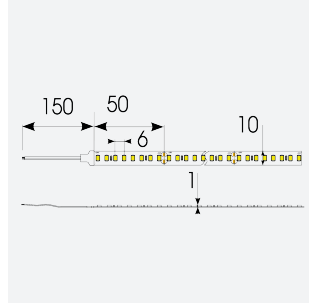

P-Cell PRO LED Strip

P-Cell 24V 4.8W IP67 White 3000K 50m
Code: P/24/01/67/01/30/S05/01

Category	LED Strip
Application	Hospitality, Residential, Retail
Specification	Architectural

PRODUCT FEATURES

- P-CELL Professional LED strip suitable for high end residential, hospitality, retail and commercial applications
- Elite level LED chip technology with >97 CRI and low SDCM produce the best quality white light
- An extensive range of colour temperature options, IP ratings and power outputs offer the ultimate package of flexibility and versatility, suited for all high end applications
- Large strip pack sizes and multiple connector packs offers great time saving and ease when working on a large scale project
- Super high efficacy ensures peak performance, whilst also remaining economical and energy saving, helping to reduce overall energy consumption for all large scale installations
- High LED density (240 LEDs per metre) provides a uniform output reducing spotting and providing a more seamless output of light compared to traditional LED strips, coupled with a high CRI this ensures suitability for use within professional display and high end retail environments
- Fast fit plug and play connections available
- Joint and connection accessories sold separately
- 160

GENERAL INFORMATION

Wattage	4.8W/m
Lumens Delivered	530lm/m
Lm/W	110lm/W
Beam Angle	120
CRI	97
CCT	3000K
Input	24V
Operating Temp	-20°C - 45°C
SDCM	3
Product Weight without Packaging	2.7 kg

TECHNICAL INFORMATION

Light Source	LED
IP Rating	IP67
Class Protection	3
Internal / External	Internal / External
Surface / Recessed / Suspended	Ceiling, Recessed, Wall
Lumen Depreciation	L70 50,000h
Warranty (Years)	5
CE Mark	Yes
Height	4.5 mm
LED Strip LEDs Per Metre	160