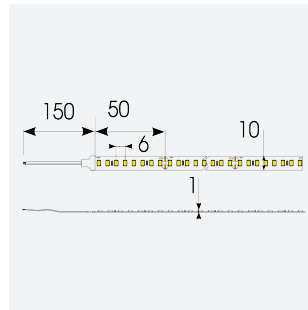

# P-Cell PRO LED Strip

<b>Application</b>	Hospitality, Residential, Retail
<b>Specification</b>	Architectural

P-Cell 24V 4.8W IP67 White 3000K 10m  
**Code:** P/24/01/67/01/30/S02/01

## PRODUCT FEATURES

- P-CELL Professional LED strip suitable for high end residential, hospitality, retail and commercial applications
- Elite level LED chip technology with >97 CRI and low SDCM produce the best quality white light
- An extensive range of colour temperature options, IP ratings and power outputs offer the ultimate package of flexibility and versatility, suited for all high end applications
- Large strip pack sizes and multiple connector packs offers great time saving and ease when working on a large scale project
- Super high efficacy ensures peak performance, whilst also remaining economical and energy saving, helping to reduce overall energy consumption for all large scale installations
- High LED density (240 LEDs per metre) provides a uniform output reducing spotting and providing a more seamless output of light compared to traditional LED strips, coupled with a high CRI this ensures suitability for use within professional display and high end retail environments
- Fast fit plug and play connections available
- Joint and connection accessories sold separately
- 160

### GENERAL INFORMATION

Wattage	4.8W/m
Lumens Delivered	530lm/m
Lm/W	110lm/W
Beam Angle	120
CRI	97
CCT	3000K
Input	24V
Operating Temp	-20°C - 45°C
SDCM	3
Product Weight without Packaging	0.54 kg

### TECHNICAL INFORMATION

Light Source	LED
IP Rating	IP67
Class Protection	3
Internal / External	Internal / External
Surface / Recessed / Suspended	Ceiling, Recessed, Wall
Lumen Depreciation	L70 50,000h
Warranty (Years)	5
CE Mark	Yes
Height	4 mm
LED Strip LEDs Per Metre	160