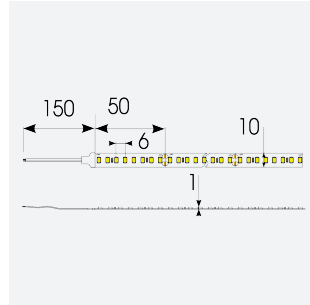

P-Cell PRO LED Strip

P-Cell 24V 4.8W IP67 White 3000K 10m
Code: P/24/01/67/01/30/S02/01

| | |
|---------------|----------------------------------|
| Category | LED Strip |
| Application | Hospitality, Residential, Retail |
| Specification | Architectural |

PRODUCT FEATURES

- P-CELL Professional LED strip suitable for high end residential, hospitality, retail and commercial applications
- Elite level LED chip technology with >97 CRI and low SDCM produce the best quality white light
- An extensive range of colour temperature options, IP ratings and power outputs offer the ultimate package of flexibility and versatility, suited for all high end applications
- Large strip pack sizes and multiple connector packs offers great time saving and ease when working on a large scale project
- Super high efficacy ensures peak performance, whilst also remaining economical and energy saving, helping to reduce overall energy consumption for all large scale installations
- High LED density (240 LEDs per metre) provides a uniform output reducing spotting and providing a more seamless output of light compared to traditional LED strips, coupled with a high CRI this ensures suitability for use within professional display and high end retail environments
- Fast fit plug and play connections available
- Joint and connection accessories sold separately
- 160

| GENERAL INFORMATION | |
|----------------------------------|--------------|
| Wattage | 4.8W/m |
| Lumens Delivered | 530lm/m |
| Lm/W | 110lm/W |
| Beam Angle | 120 |
| CRI | 97 |
| CCT | 3000K |
| Input | 24V |
| Operating Temp | -20°C - 45°C |
| SDCM | 3 |
| Product Weight without Packaging | 0.54 kg |