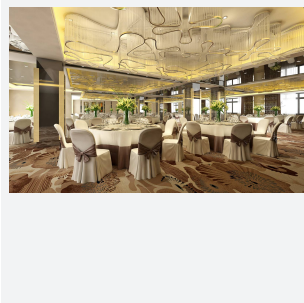

## PRODUCT FEATURES

- P-CELL Professional LED strip suitable for high end residential, hospitality, retail and commercial applications
- Elite level LED chip technology with >97 CRI and low SDCM produce the best quality white light
- An extensive range of colour temperature options, IP ratings and power outputs offer the ultimate package of flexibility and versatility, suited for all high end applications
- Large strip pack sizes and multiple connector packs offers great time saving and ease when working on a large scale project
- Super high efficacy ensures peak performance, whilst also remaining economical and energy saving, helping to reduce overall energy consumption for all large scale installations
- High LED density (240 LEDs per metre) provides a uniform output reducing spotting and providing a more seamless output of light compared to traditional LED strips, coupled with a high CRI this ensures suitability for use within professional display and high end retail environments
- Fast fit plug and play connections available
- Joint and connection accessories sold separately
- 160