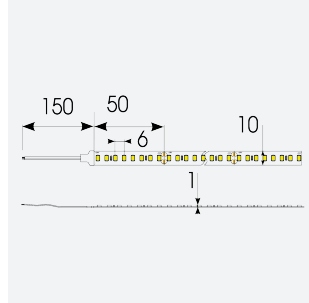

# P-Cell PRO LED Strip

Application	Hospitality, Residential, Retail
Specification	Architectural

P-Cell 24V 4.8W IP67 White 3000K 5m  
**Code: P/24/01/67/01/30/S01/01**

## PRODUCT FEATURES

- P-CELL Professional LED strip suitable for high end residential, hospitality, retail and commercial applications
- Elite level LED chip technology with >97 CRI and low SDCM produce the best quality white light
- An extensive range of colour temperature options, IP ratings and power outputs offer the ultimate package of flexibility and versatility, suited for all high end applications
- Large strip pack sizes and multiple connector packs offers great time saving and ease when working on a large scale project
- Super high efficacy ensures peak performance, whilst also remaining economical and energy saving, helping to reduce overall energy consumption for all large scale installations
- High LED density (240 LEDs per metre) provides a uniform output reducing spotting and providing a more seamless output of light compared to traditional LED strips, coupled with a high CRI this ensures suitability for use within professional display and high end retail environments
- Fast fit plug and play connections available
- Joint and connection accessories sold separately
- 160

### GENERAL INFORMATION

Wattage	4.8W/m
Lumens Delivered	530lm/m
Lm/W	110lm/W
Beam Angle	120
CRI	97
CCT	3000K
Input	24V
Operating Temp	-20°C - 45°C
SDCM	3
Product Weight without Packaging	0.27 kg

### TECHNICAL INFORMATION

Light Source	LED
IP Rating	IP67
Class Protection	3
Internal / External	Internal / External
Surface / Recessed / Suspended	Ceiling, Recessed, Wall
Lumen Depreciation	L70 50,000h
Warranty (Years)	5
CE Mark	Yes
Height	4.5 mm
LED Strip LEDs Per Metre	160