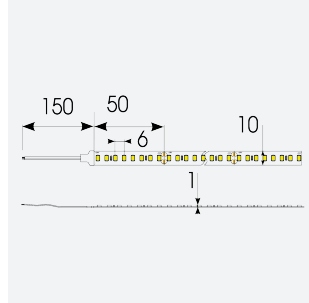

P-Cell PRO LED Strip

Application	Hospitality, Residential, Retail
Specification	Architectural

P-Cell 24V 4.8W IP67 White 3000K 5m
Code: P/24/01/67/01/30/S01/01

PRODUCT FEATURES

- P-CELL Professional LED strip suitable for high end residential, hospitality, retail and commercial applications
- Elite level LED chip technology with >97 CRI and low SDCM produce the best quality white light
- An extensive range of colour temperature options, IP ratings and power outputs offer the ultimate package of flexibility and versatility, suited for all high end applications
- Large strip pack sizes and multiple connector packs offers great time saving and ease when working on a large scale project
- Super high efficacy ensures peak performance, whilst also remaining economical and energy saving, helping to reduce overall energy consumption for all large scale installations
- High LED density (240 LEDs per metre) provides a uniform output reducing spotting and providing a more seamless output of light compared to traditional LED strips, coupled with a high CRI this ensures suitability for use within professional display and high end retail environments
- Fast fit plug and play connections available
- Joint and connection accessories sold separately
- 160

GENERAL INFORMATION

Wattage	4.8W/m
Lumens Delivered	530lm/m
Lm/W	110lm/W
Beam Angle	120
CRI	97
CCT	3000K
Input	24V
Operating Temp	-20°C - 45°C
SDCM	3
Product Weight without Packaging	0.27 kg

TECHNICAL INFORMATION

Light Source	LED
IP Rating	IP67
Class Protection	3
Internal / External	Internal / External
Surface / Recessed / Suspended	Ceiling, Recessed, Wall
Lumen Depreciation	L70 50,000h
Warranty (Years)	5
CE Mark	Yes
Height	4 mm
LED Strip LEDs Per Metre	160