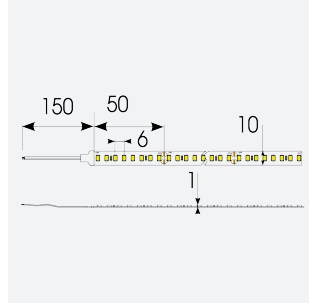

P-Cell PRO LED Strip

| | |
|----------------------|----------------------------------|
| Application | Hospitality, Residential, Retail |
| Specification | Architectural |

P-Cell 24V 4.8W IP67 White 2700K 5m
Code: P/24/01/67/01/27/S01/01

PRODUCT FEATURES

- P-CELL Professional LED strip suitable for high end residential, hospitality, retail and commercial applications
- Elite level LED chip technology with >97 CRI and low SDCM produce the best quality white light
- An extensive range of colour temperature options, IP ratings and power outputs offer the ultimate package of flexibility and versatility, suited for all high end applications
- Large strip pack sizes and multiple connector packs offers great time saving and ease when working on a large scale project
- Super high efficacy ensures peak performance, whilst also remaining economical and energy saving, helping to reduce overall energy consumption for all large scale installations
- High LED density (240 LEDs per metre) provides a uniform output reducing spotting and providing a more seamless output of light compared to traditional LED strips, coupled with a high CRI this ensures suitability for use within professional display and high end retail environments
- Fast fit plug and play connections available
- Joint and connection accessories sold separately
- 160

GENERAL INFORMATION

| | |
|----------------------------------|--------------|
| Wattage | 4.8W/m |
| Lumens Delivered | 500lm/m |
| Lm/W | 105lm/W |
| Beam Angle | 120 |
| CRI | 97 |
| CCT | 2700K |
| Input | 24V |
| Operating Temp | -20°C - 45°C |
| SDCM | 3 |
| Product Weight without Packaging | 0.27 kg |