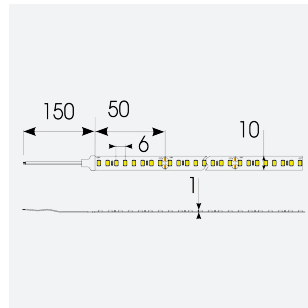

# P-Cell PRO LED Strip

**Application** Hospitality, Residential, Retail

**Specification** Architectural

P-Cell 24V 4.8W IP67 White 2200K 50m

**Code:** P/24/01/67/01/22/S05/01

- P-CELL Professional LED strip suitable for high end residential, hospitality, retail and commercial applications
- Elite level LED chip technology with >97 CRI and low SDCM produce the best quality white light
- An extensive range of colour temperature options, IP ratings and power outputs offer the ultimate package of flexibility and versatility, suited for all high end applications
- Large strip pack sizes and multiple connector packs offers great time saving and ease when working on a large scale project
- Super high efficacy ensures peak performance, whilst also remaining economical and energy saving, helping to reduce overall energy consumption for all large scale installations
- High LED density (240 LEDs per metre) provides a uniform output reducing spotting and providing a more seamless output of light compared to traditional LED strips, coupled with a high CRI this ensures suitability for use within professional display and high end retail environments
- Fast fit plug and play connections available
- Joint and connection accessories sold separately
- 160

GENERAL INFORMATION	
Wattage	4.8W/m
Lumens Delivered	480lm/m
Lm/W	100lm/W
Beam Angle	120
CRI	97
CCT	2200K
Input	24V
Operating Temp	-20°C - 45°C
SDCM	3
Product Weight without Packaging	2.7 kg

TECHNICAL INFORMATION	
Light Source	LED
IP Rating	IP67
Class Protection	3
Internal / External	Internal / External
Surface / Recessed / Suspended	Ceiling, Recessed, Wall
Lumen Depreciation	L70 50,000h
Warranty (Years)	5
CE Mark	Yes
Height	4.5 mm
LED Strip LEDs Per Metre	160