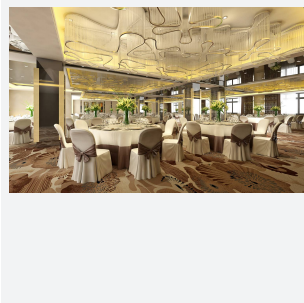

# P-Cell PRO LED Strip

**Application** Hospitality, Residential, Retail

**Specification** Architectural

P-Cell 24V 4.8W IP67 White 2200K 50m

**Code:** P/24/01/67/01/22/S05/01

- P-CELL Professional LED strip suitable for high end residential, hospitality, retail and commercial applications
- Elite level LED chip technology with >97 CRI and low SDCM produce the best quality white light
- An extensive range of colour temperature options, IP ratings and power outputs offer the ultimate package of flexibility and versatility, suited for all high end applications
- Large strip pack sizes and multiple connector packs offers great time saving and ease when working on a large scale project
- Super high efficacy ensures peak performance, whilst also remaining economical and energy saving, helping to reduce overall energy consumption for all large scale installations
- High LED density (240 LEDs per metre) provides a uniform output reducing spotting and providing a more seamless output of light compared to traditional LED strips, coupled with a high CRI this ensures suitability for use within professional display and high end retail environments
- Fast fit plug and play connections available
- Joint and connection accessories sold separately
- 160