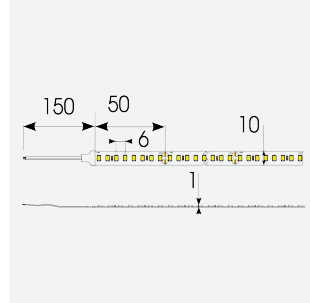

# P-Cell PRO LED Strip

P-Cell 24V 4.8W IP67 White 2200K 5m  
**Code: P/24/01/67/01/22/S01/01**

Category	LED Strip
Application	Hospitality, Residential, Retail
Specification	Architectural

## PRODUCT FEATURES

- P-CELL Professional LED strip suitable for high end residential, hospitality, retail and commercial applications
- Elite level LED chip technology with >97 CRI and low SDCM produce the best quality white light
- An extensive range of colour temperature options, IP ratings and power outputs offer the ultimate package of flexibility and versatility, suited for all high end applications
- Large strip pack sizes and multiple connector packs offers great time saving and ease when working on a large scale project
- Super high efficacy ensures peak performance, whilst also remaining economical and energy saving, helping to reduce overall energy consumption for all large scale installations
- High LED density (240 LEDs per metre) provides a uniform output reducing spotting and providing a more seamless output of light compared to traditional LED strips, coupled with a high CRI this ensures suitability for use within professional display and high end retail environments
- Fast fit plug and play connections available
- Joint and connection accessories sold separately
- 160

GENERAL INFORMATION	
Wattage	4.8W/m
Lumens Delivered	480lm/m
Lm/W	100lm/W
Beam Angle	120
CRI	97
CCT	2200K
Input	24V
Operating Temp	-20°C - 45°C
SDCM	3
Product Weight without Packaging	0.27 kg

TECHNICAL INFORMATION	
Light Source	LED
IP Rating	IP67
Class Protection	3
Internal / External	Internal / External
Surface / Recessed / Suspended	Ceiling, Recessed, Wall
Lumen Depreciation	L70 50,000h
Warranty (Years)	5
CE Mark	Yes
Height	4.5 mm
LED Strip LEDs Per Metre	160