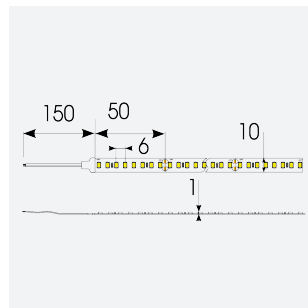

# P-Cell PRO LED Strip

Application	Hospitality, Residential, Retail
Specification	Architectural

P-Cell 24V 4.8W IP67 White 2200K 5m  
**Code: P/24/01/67/01/22/S01/01**

- P-CELL Professional LED strip suitable for high end residential, hospitality, retail and commercial applications
- Elite level LED chip technology with >97 CRI and low SDCM produce the best quality white light
- An extensive range of colour temperature options, IP ratings and power outputs offer the ultimate package of flexibility and versatility, suited for all high end applications
- Large strip pack sizes and multiple connector packs offers great time saving and ease when working on a large scale project
- Super high efficacy ensures peak performance, whilst also remaining economical and energy saving, helping to reduce overall energy consumption for all large scale installations
- High LED density (240 LEDs per metre) provides a uniform output reducing spotting and providing a more seamless output of light compared to traditional LED strips, coupled with a high CRI this ensures suitability for use within professional display and high end retail environments
- Fast fit plug and play connections available
- Joint and connection accessories sold separately
- 160

GENERAL INFORMATION	
Wattage	4.8W/m
Lumens Delivered	480lm/m
Lm/W	100lm/W
Beam Angle	120
CRI	97
CCT	2200K
Input	24V
Operating Temp	-20°C - 45°C
SDCM	3
Product Weight without Packaging	0.27 kg

TECHNICAL INFORMATION	
Light Source	LED
IP Rating	IP67
Class Protection	3
Internal / External	Internal / External
Surface / Recessed / Suspended	Ceiling, Recessed, Wall
Lumen Depreciation	L70 50,000h
Warranty (Years)	5
CE Mark	Yes
Height	4.5 mm
LED Strip LEDs Per Metre	160