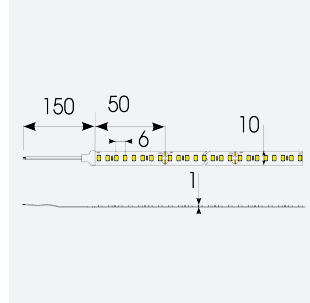

P-Cell PRO LED Strip

P-Cell 24V 4.8W IP65 White 3000K 5m
Code: P/24/01/65/01/30/S01/01

Category	LED Strip
Application	Hospitality, Residential, Retail
Specification	Architectural

PRODUCT FEATURES

- P-CELL Professional LED strip suitable for high end residential, hospitality, retail and commercial applications
- Elite level LED chip technology with >97 CRI and low SDCM produce the best quality white light
- An extensive range of colour temperature options, IP ratings and power outputs offer the ultimate package of flexibility and versatility, suited for all high end applications
- Large strip pack sizes and multiple connector packs offers great time saving and ease when working on a large scale project
- Super high efficacy ensures peak performance, whilst also remaining economical and energy saving, helping to reduce overall energy consumption for all large scale installations
- High LED density (240 LEDs per metre) provides a uniform output reducing spotting and providing a more seamless output of light compared to traditional LED strips, coupled with a high CRI this ensures suitability for use within professional display and high end retail environments
- Fast fit plug and play connections available
- Joint and connection accessories sold separately
- 160

GENERAL INFORMATION	
Wattage	4.8W/m
Lumens Delivered	530lm/m
Lm/W	110lm/W
Beam Angle	120
CRI	97
CCT	3000K
Input	24V
Operating Temp	-20°C - 45°C
SDCM	3
Product Weight without Packaging	0.27 kg

TECHNICAL INFORMATION	
Light Source	LED
IP Rating	IP65
Class Protection	3
Internal / External	Internal / External
Surface / Recessed / Suspended	Ceiling, Recessed, Wall
Lumen Depreciation	L70 50,000h
Warranty (Years)	5
CE Mark	Yes
Height	4.5 mm
LED Strip LEDs Per Metre	160