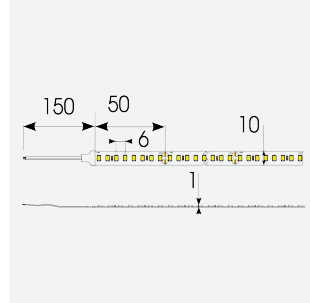

P-Cell PRO LED Strip

P-Cell 24V 4.8W IP65 White 2700K 10m
Code: P/24/01/65/01/27/S02/01

| | |
|---------------|----------------------------------|
| Category | LED Strip |
| Application | Hospitality, Residential, Retail |
| Specification | Architectural |

PRODUCT FEATURES

- P-CELL Professional LED strip suitable for high end residential, hospitality, retail and commercial applications
- Elite level LED chip technology with >97 CRI and low SDCM produce the best quality white light
- An extensive range of colour temperature options, IP ratings and power outputs offer the ultimate package of flexibility and versatility, suited for all high end applications
- Large strip pack sizes and multiple connector packs offers great time saving and ease when working on a large scale project
- Super high efficacy ensures peak performance, whilst also remaining economical and energy saving, helping to reduce overall energy consumption for all large scale installations
- High LED density (240 LEDs per metre) provides a uniform output reducing spotting and providing a more seamless output of light compared to traditional LED strips, coupled with a high CRI this ensures suitability for use within professional display and high end retail environments
- Fast fit plug and play connections available
- Joint and connection accessories sold separately
- 160

| GENERAL INFORMATION | |
|----------------------------------|--------------|
| Wattage | 4.8W/m |
| Lumens Delivered | 500lm/m |
| Lm/W | 105lm/W |
| Beam Angle | 120 |
| CRI | 97 |
| CCT | 2700K |
| Input | 24V |
| Operating Temp | -20°C - 45°C |
| SDCM | 3 |
| Product Weight without Packaging | 0.54 kg |