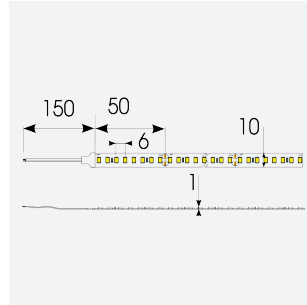

P-Cell PRO LED Strip

| | |
|----------------------|----------------------------------|
| Application | Hospitality, Residential, Retail |
| Specification | Architectural |

P-Cell 24V 4.8W IP65 White 2200K 50m
Code: P/24/01/65/01/22/S05/01

PRODUCT FEATURES

- P-CELL Professional LED strip suitable for high end residential, hospitality, retail and commercial applications
- Elite level LED chip technology with >97 CRI and low SDCM produce the best quality white light
- An extensive range of colour temperature options, IP ratings and power outputs offer the ultimate package of flexibility and versatility, suited for all high end applications
- Large strip pack sizes and multiple connector packs offers great time saving and ease when working on a large scale project
- Super high efficacy ensures peak performance, whilst also remaining economical and energy saving, helping to reduce overall energy consumption for all large scale installations
- High LED density (240 LEDs per metre) provides a uniform output reducing spotting and providing a more seamless output of light compared to traditional LED strips, coupled with a high CRI this ensures suitability for use within professional display and high end retail environments
- Fast fit plug and play connections available
- Joint and connection accessories sold separately
- 160

GENERAL INFORMATION

| | |
|----------------------------------|--------------|
| Wattage | 4.8W/m |
| Lumens Delivered | 480lm/m |
| Lm/W | 100lm/W |
| Beam Angle | 120 |
| CRI | 97 |
| CCT | 2200K |
| Input | 24V |
| Operating Temp | -20°C - 45°C |
| SDCM | 3 |
| Product Weight without Packaging | 2.7 kg |