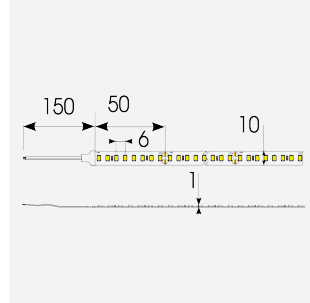

P-Cell PRO LED Strip

P-Cell 24V 4.8W IP65 White 2200K 5m
Code: P/24/01/65/01/22/S01/01

| | |
|---------------|----------------------------------|
| Category | LED Strip |
| Application | Hospitality, Residential, Retail |
| Specification | Architectural |

PRODUCT FEATURES

- P-CELL Professional LED strip suitable for high end residential, hospitality, retail and commercial applications
- Elite level LED chip technology with >97 CRI and low SDCM produce the best quality white light
- An extensive range of colour temperature options, IP ratings and power outputs offer the ultimate package of flexibility and versatility, suited for all high end applications
- Large strip pack sizes and multiple connector packs offers great time saving and ease when working on a large scale project
- Super high efficacy ensures peak performance, whilst also remaining economical and energy saving, helping to reduce overall energy consumption for all large scale installations
- High LED density (240 LEDs per metre) provides a uniform output reducing spotting and providing a more seamless output of light compared to traditional LED strips, coupled with a high CRI this ensures suitability for use within professional display and high end retail environments
- Fast fit plug and play connections available
- Joint and connection accessories sold separately
- 160

| GENERAL INFORMATION | |
|----------------------------------|--------------|
| Wattage | 4.8W/m |
| Lumens Delivered | 480lm/m |
| Lm/W | 100lm/W |
| Beam Angle | 120 |
| CRI | 97 |
| CCT | 2200K |
| Input | 24V |
| Operating Temp | -20°C - 45°C |
| SDCM | 3 |
| Product Weight without Packaging | 0.27 kg |