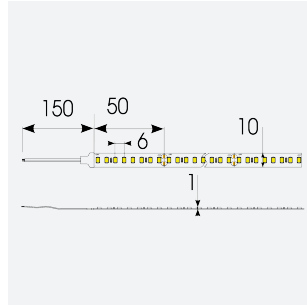

P-Cell PRO LED Strip

| | |
|---------------|----------------------------------|
| Application | Hospitality, Residential, Retail |
| Specification | Architectural |

P-Cell 24V 4.8W IP20 White 3000K 50m
Code: P/24/01/20/01/30/S05/01

PRODUCT FEATURES

- P-CELL Professional LED strip suitable for high end residential, hospitality, retail and commercial applications
- Elite level LED chip technology with >97 CRI and low SDCM produce the best quality white light
- An extensive range of colour temperature options, IP ratings and power outputs offer the ultimate package of flexibility and versatility, suited for all high end applications
- Large strip pack sizes and multiple connector packs offers great time saving and ease when working on a large scale project
- Super high efficacy ensures peak performance, whilst also remaining economical and energy saving, helping to reduce overall energy consumption for all large scale installations
- High LED density (240 LEDs per metre) provides a uniform output reducing spotting and providing a more seamless output of light compared to traditional LED strips, coupled with a high CRI this ensures suitability for use within professional display and high end retail environments
- Fast fit plug and play connections available
- Joint and connection accessories sold separately
- 160

GENERAL INFORMATION

| | |
|----------------------------------|--------------|
| Wattage | 4.8W/m |
| Lumens Delivered | 530lm/m |
| Lm/W | 110lm/W |
| Beam Angle | 120 |
| CRI | 97 |
| CCT | 3000K |
| Input | 24V |
| Operating Temp | -20°C - 45°C |
| SDCM | 3 |
| Product Weight without Packaging | 0.7 kg |