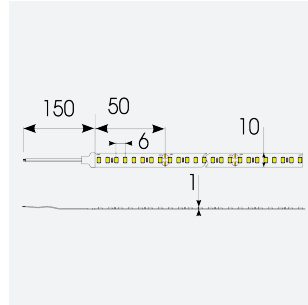

# P-Cell PRO LED Strip

P-Cell 24V 4.8W IP20 White 3000K 50m  
**Code: P/24/01/20/01/30/S05/01**

Category	LED Strip
Application	Hospitality, Residential, Retail
Specification	Architectural

## PRODUCT FEATURES

- P-CELL Professional LED strip suitable for high end residential, hospitality, retail and commercial applications
- Elite level LED chip technology with >97 CRI and low SDCM produce the best quality white light
- An extensive range of colour temperature options, IP ratings and power outputs offer the ultimate package of flexibility and versatility, suited for all high end applications
- Large strip pack sizes and multiple connector packs offers great time saving and ease when working on a large scale project
- Super high efficacy ensures peak performance, whilst also remaining economical and energy saving, helping to reduce overall energy consumption for all large scale installations
- High LED density (240 LEDs per metre) provides a uniform output reducing spotting and providing a more seamless output of light compared to traditional LED strips, coupled with a high CRI this ensures suitability for use within professional display and high end retail environments
- Fast fit plug and play connections available
- Joint and connection accessories sold separately
- 160

GENERAL INFORMATION	
Wattage	4.8W/m
Lumens Delivered	530lm/m
Lm/W	110lm/W
Beam Angle	120
CRI	97
CCT	3000K
Input	24V
Operating Temp	-20°C - 45°C
SDCM	3
Product Weight without Packaging	0.7 kg

TECHNICAL INFORMATION	
Light Source	LED
IP Rating	IP20
Class Protection	3
Internal / External	Internal
Surface / Recessed / Suspended	Ceiling, Recessed, Wall
Lumen Depreciation	L70 50,000h
Warranty (Years)	5
CE Mark	Yes
Height	1.5 mm
LED Strip LEDs Per Metre	160