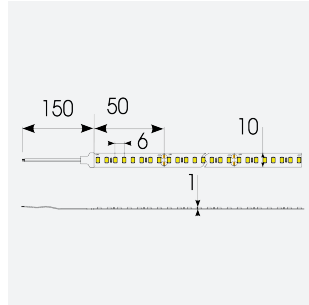

P-Cell PRO LED Strip

Application	Hospitality, Residential, Retail
Specification	Architectural

P-Cell 24V 4.8W IP20 White 3000K 10m
Code: P/24/01/20/01/30/S02/01

PRODUCT FEATURES

- P-CELL Professional LED strip suitable for high end residential, hospitality, retail and commercial applications
- Elite level LED chip technology with >97 CRI and low SDCM produce the best quality white light
- An extensive range of colour temperature options, IP ratings and power outputs offer the ultimate package of flexibility and versatility, suited for all high end applications
- Large strip pack sizes and multiple connector packs offers great time saving and ease when working on a large scale project
- Super high efficacy ensures peak performance, whilst also remaining economical and energy saving, helping to reduce overall energy consumption for all large scale installations
- High LED density (240 LEDs per metre) provides a uniform output reducing spotting and providing a more seamless output of light compared to traditional LED strips, coupled with a high CRI this ensures suitability for use within professional display and high end retail environments
- Fast fit plug and play connections available
- Joint and connection accessories sold separately
- 160

GENERAL INFORMATION

Wattage	4.8W/m
Lumens Delivered	530lm/m
Lm/W	110lm/W
Beam Angle	120
CRI	97
CCT	3000K
Input	24V
Operating Temp	-20°C - 45°C
SDCM	3
Product Weight without Packaging	0.14 kg

TECHNICAL INFORMATION

Light Source	LED
IP Rating	IP20
Class Protection	3
Internal / External	Internal
Surface / Recessed / Suspended	Ceiling, Recessed, Wall
Lumen Depreciation	L70 50,000h
Warranty (Years)	5
CE Mark	Yes
Height	2 mm
LED Strip LEDs Per Metre	160