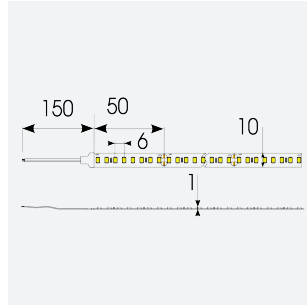

P-Cell PRO LED Strip

Application	Hospitality, Residential, Retail
Specification	Architectural

P-Cell 24V 4.8W IP20 White 3000K 5m
Code: P/24/01/20/01/30/S01/01

PRODUCT FEATURES

- P-CELL Professional LED strip suitable for high end residential, hospitality, retail and commercial applications
- Elite level LED chip technology with >97 CRI and low SDCM produce the best quality white light
- An extensive range of colour temperature options, IP ratings and power outputs offer the ultimate package of flexibility and versatility, suited for all high end applications
- Large strip pack sizes and multiple connector packs offers great time saving and ease when working on a large scale project
- Super high efficacy ensures peak performance, whilst also remaining economical and energy saving, helping to reduce overall energy consumption for all large scale installations
- High LED density (240 LEDs per metre) provides a uniform output reducing spotting and providing a more seamless output of light compared to traditional LED strips, coupled with a high CRI this ensures suitability for use within professional display and high end retail environments
- Fast fit plug and play connections available
- Joint and connection accessories sold separately
- 160

GENERAL INFORMATION

Wattage	4.8W/m
Lumens Delivered	530lm/m
Lm/W	110lm/W
Beam Angle	120
CRI	97
CCT	3000K
Input	24V
Operating Temp	-20°C - 45°C
SDCM	3
Product Weight without Packaging	0.07 kg

TECHNICAL INFORMATION

Light Source	LED
IP Rating	IP20
Class Protection	3
Internal / External	Internal
Surface / Recessed / Suspended	Ceiling, Recessed, Wall
Lumen Depreciation	L70 50,000h
Warranty (Years)	5
CE Mark	Yes
Height	2 mm
LED Strip LEDs Per Metre	160