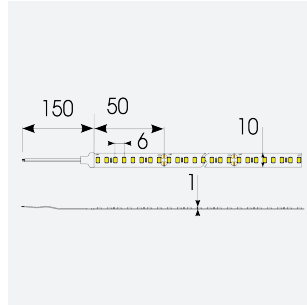

# P-Cell PRO LED Strip

<b>Application</b>	Hospitality, Residential, Retail
<b>Specification</b>	Architectural

P-Cell 24V 4.8W IP20 White 2700K 5m  
**Code:** P/24/01/20/01/27/S01/01

## PRODUCT FEATURES

- P-CELL Professional LED strip suitable for high end residential, hospitality, retail and commercial applications
- Elite level LED chip technology with >97 CRI and low SDCM produce the best quality white light
- An extensive range of colour temperature options, IP ratings and power outputs offer the ultimate package of flexibility and versatility, suited for all high end applications
- Large strip pack sizes and multiple connector packs offers great time saving and ease when working on a large scale project
- Super high efficacy ensures peak performance, whilst also remaining economical and energy saving, helping to reduce overall energy consumption for all large scale installations
- High LED density (240 LEDs per metre) provides a uniform output reducing spotting and providing a more seamless output of light compared to traditional LED strips, coupled with a high CRI this ensures suitability for use within professional display and high end retail environments
- Fast fit plug and play connections available
- Joint and connection accessories sold separately
- 160

## GENERAL INFORMATION

Wattage	4.8W/m
Lumens Delivered	500lm/m
Lm/W	105lm/W
Beam Angle	120
CRI	97
CCT	2700K
Input	24V
Operating Temp	-20°C - 45°C
SDCM	3
Product Weight without Packaging	0.07 kg

## TECHNICAL INFORMATION

Light Source	LED
IP Rating	IP20
Class Protection	3
Internal / External	Internal
Surface / Recessed / Suspended	Ceiling, Recessed, Wall
Lumen Depreciation	L70 50,000h
Warranty (Years)	5
CE Mark	Yes
Height	2 mm
LED Strip LEDs Per Metre	160