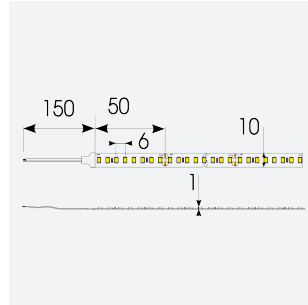

# P-Cell PRO LED Strip

P-Cell 24V 4.8W IP20 White 2200K 5m  
**Code: P/24/01/20/01/22/S01/01**

Category	LED Strip
Application	Hospitality, Residential, Retail
Specification	Architectural

## PRODUCT FEATURES

- P-CELL Professional LED strip suitable for high end residential, hospitality, retail and commercial applications
- Elite level LED chip technology with >97 CRI and low SDCM produce the best quality white light
- An extensive range of colour temperature options, IP ratings and power outputs offer the ultimate package of flexibility and versatility, suited for all high end applications
- Large strip pack sizes and multiple connector packs offers great time saving and ease when working on a large scale project
- Super high efficacy ensures peak performance, whilst also remaining economical and energy saving, helping to reduce overall energy consumption for all large scale installations
- High LED density (240 LEDs per metre) provides a uniform output reducing spotting and providing a more seamless output of light compared to traditional LED strips, coupled with a high CRI this ensures suitability for use within professional display and high end retail environments
- Fast fit plug and play connections available
- Joint and connection accessories sold separately
- 160

GENERAL INFORMATION	
Wattage	4.8W/m
Lumens Delivered	480lm/m
Lm/W	100lm/W
Beam Angle	120
CRI	97
CCT	2200K
Input	24V
Operating Temp	-20°C - 45°C
SDCM	3
Product Weight without Packaging	0.07 kg

TECHNICAL INFORMATION	
Light Source	LED
IP Rating	IP20
Class Protection	3
Internal / External	Internal
Surface / Recessed / Suspended	Ceiling, Recessed, Wall
Lumen Depreciation	L70 50,000h
Warranty (Years)	5
CE Mark	Yes
Height	1.5 mm
LED Strip LEDs Per Metre	160