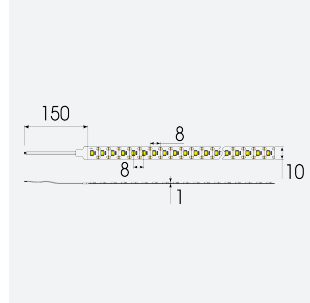

# K-Cell Single Cut LED Strip

K-Cell 24V 14.4W IP67 White 6500K 50m  
**Code:** K/24/03/67/01/65/S05/01

<b>Category</b>	LED Strip
<b>Application</b>	Hospitality, Residential, Retail
<b>Specification</b>	Architectural

## PRODUCT FEATURES

- K-CELL single cut LED strip suitable for high end residential, hospitality and retail applications
- High CRI ensures suitability for use within professional display and high end retail environments
- Joint and connection accessories sold separately
- Extremely small cutting points (every 5.66mm for 5W, every 8.33mm for 14.4W) ensures complete control over the exact run length of strip, for applications where accurate and precise light placement is paramount
- Fast fit plug and play connections remove the need for time consuming soldering of joints
- 120

GENERAL INFORMATION	
Wattage	14.4W/m
Lumens Delivered	1280lm/m
Lm/W	92lm/W
Beam Angle	120
CRI	90
CCT	6500K
Input	24V
Operating Temp	-20°C - 45°C
SDCM	3
Product Weight without Packaging	2.7 kg

TECHNICAL INFORMATION	
Light Source	LED
IP Rating	IP67
Class Protection	3
Internal / External	Internal / External
Surface / Recessed / Suspended	Ceiling, Recessed, Wall
Lumen Depreciation	L70 50,000h
Warranty (Years)	5
CE Mark	Yes
Height	4 mm
LED Strip LEDs Per Metre	120