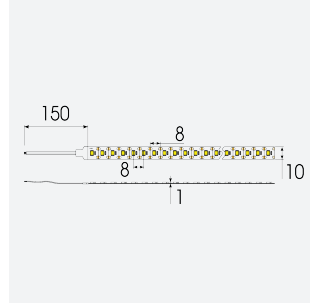

# K-Cell Single Cut LED Strip

K-Cell 24V 14.4W IP67 White 6500K 10m  
**Code: K/24/03/67/01/65/S02/01**

Category	LED Strip
Application	Hospitality, Residential, Retail
Specification	Architectural

## PRODUCT FEATURES

- K-CELL single cut LED strip suitable for high end residential, hospitality and retail applications
- High CRI ensures suitability for use within professional display and high end retail environments
- Joint and connection accessories sold separately
- Extremely small cutting points (every 5.66mm for 5W, every 8.33mm for 14.4W) ensures complete control over the exact run length of strip, for applications where accurate and precise light placement is paramount
- Fast fit plug and play connections remove the need for time consuming soldering of joints
- 120

GENERAL INFORMATION	
Wattage	14.4W/m
Lumens Delivered	1280lm/m
Lm/W	92lm/W
Beam Angle	120
CRI	90
CCT	6500K
Input	24V
Operating Temp	-20°C - 45°C
SDCM	3
Product Weight without Packaging	0.54 kg

TECHNICAL INFORMATION	
Light Source	LED
IP Rating	IP67
Class Protection	3
Internal / External	Internal / External
Surface / Recessed / Suspended	Ceiling, Recessed, Wall
Lumen Depreciation	L70 50,000h
Warranty (Years)	5
CE Mark	Yes
Height	4.5 mm
LED Strip LEDs Per Metre	120