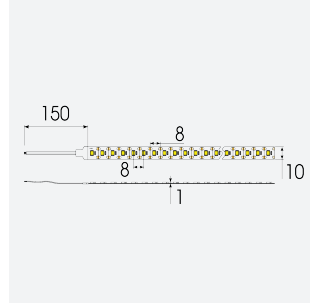

K-Cell Single Cut LED Strip

K-Cell 24V 14.4W IP67 White 6500K 10m

Code: K/24/03/67/01/65/S02/01

Category	LED Strip
Application	Hospitality, Residential, Retail
Specification	Architectural

- K-CELL single cut LED strip suitable for high end residential, hospitality and retail applications
- High CRI ensures suitability for use within professional display and high end retail environments
- Joint and connection accessories sold separately
- Extremely small cutting points (every 5.66mm for 5W, every 8.33mm for 14.4W) ensures complete control over the exact run length of strip, for applications where accurate and precise light placement is paramount
- Fast fit plug and play connections remove the need for time consuming soldering of joints
- 120

GENERAL INFORMATION	
Wattage	14.4W/m
Lumens Delivered	1280lm/m
Lm/W	92lm/W
Beam Angle	120
CRI	90
CCT	6500K
Input	24V
Operating Temp	-20°C - 45°C
SDCM	3
Product Weight without Packaging	0.54 kg

TECHNICAL INFORMATION	
Light Source	LED
IP Rating	IP67
Class Protection	3
Internal / External	Internal / External
Surface / Recessed / Suspended	Ceiling, Recessed, Wall
Lumen Depreciation	L70 50,000h
Warranty (Years)	5
CE Mark	Yes
Height	4.5 mm
LED Strip LEDs Per Metre	120