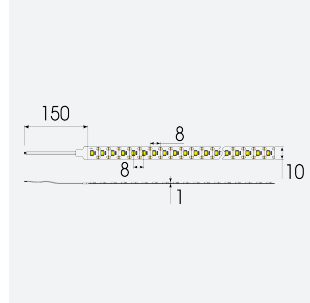

K-Cell Single Cut LED Strip

K-Cell 24V 14.4W IP67 White 6500K 5m
Code: K/24/03/67/01/65/S01/01

Category	LED Strip
Application	Hospitality, Residential, Retail
Specification	Architectural

PRODUCT FEATURES

- K-CELL single cut LED strip suitable for high end residential, hospitality and retail applications
- High CRI ensures suitability for use within professional display and high end retail environments
- Joint and connection accessories sold separately
- Extremely small cutting points (every 5.66mm for 5W, every 8.33mm for 14.4W) ensures complete control over the exact run length of strip, for applications where accurate and precise light placement is paramount
- Fast fit plug and play connections remove the need for time consuming soldering of joints
- 120

GENERAL INFORMATION	
Wattage	14.4W/m
Lumens Delivered	1280lm/m
Lm/W	92lm/W
Beam Angle	120
CRI	90
CCT	6500K
Input	24V
Operating Temp	-20°C - 45°C
SDCM	3
Product Weight without Packaging	0.27 kg

TECHNICAL INFORMATION	
Light Source	LED
IP Rating	IP67
Class Protection	3
Internal / External	Internal / External
Surface / Recessed / Suspended	Ceiling, Recessed, Wall
Lumen Depreciation	L70 50,000h
Warranty (Years)	5
CE Mark	Yes
Height	4.5 mm
LED Strip LEDs Per Metre	120