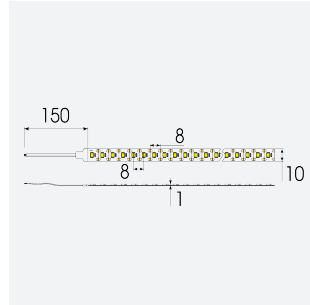

K-Cell Single Cut LED Strip

K-Cell 24V 14.4W IP67 White 6500K 5m

Code: K/24/03/67/01/65/S01/01

Category	LED Strip
Application	Hospitality, Residential, Retail
Specification	Architectural

- K-CELL single cut LED strip suitable for high end residential, hospitality and retail applications
- High CRI ensures suitability for use within professional display and high end retail environments
- Joint and connection accessories sold separately

- Extremely small cutting points (every 5.66mm for 5W, every 8.33mm for 14.4W) ensures complete control over the exact run length of strip, for applications where accurate and precise light placement is paramount
- Fast fit plug and play connections remove the need for time consuming soldering of joints
- 120

GENERAL INFORMATION	
Wattage	14.4W/m
Lumens Delivered	1280lm/m
Lm/W	92lm/W
Beam Angle	120
CRI	90
CCT	6500K
Input	24V
Operating Temp	-20°C - 45°C
SDCM	3
Product Weight without Packaging	0.27 kg

TECHNICAL INFORMATION	
Light Source	LED
IP Rating	IP67
Class Protection	3
Internal / External	Internal / External
Surface / Recessed / Suspended	Ceiling, Recessed, Wall
Lumen Depreciation	L70 50,000h
Warranty (Years)	5
CE Mark	Yes
Height	4.5 mm
LED Strip LEDs Per Metre	120