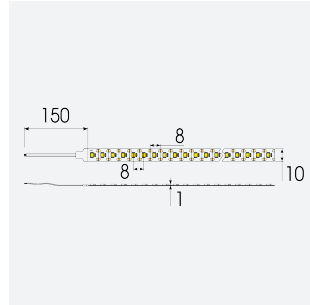

# K-Cell Single Cut LED Strip

K-Cell 24V 14.4W IP67 White 3000K 50m  
**Code:** K/24/03/67/01/30/S05/01

Category	LED Strip
Application	Hospitality, Residential, Retail
Specification	Architectural

## PRODUCT FEATURES

- K-CELL single cut LED strip suitable for high end residential, hospitality and retail applications
- High CRI ensures suitability for use within professional display and high end retail environments
- Joint and connection accessories sold separately
- Extremely small cutting points (every 5.66mm for 5W, every 8.33mm for 14.4W) ensures complete control over the exact run length of strip, for applications where accurate and precise light placement is paramount
- Fast fit plug and play connections remove the need for time consuming soldering of joints
- 120

GENERAL INFORMATION	
Wattage	14.4W/m
Lumens Delivered	1265lm/m
Lm/W	88lm/W
Beam Angle	120
CRI	90
CCT	3000K
Input	24V
Operating Temp	-20°C - 45°C
SDCM	3
Product Weight without Packaging	2.7 kg

TECHNICAL INFORMATION	
Light Source	LED
IP Rating	IP67
Class Protection	3
Internal / External	Internal / External
Surface / Recessed / Suspended	Ceiling, Recessed, Wall
Lumen Depreciation	L70 50,000h
Warranty (Years)	5
CE Mark	Yes
Height	4 mm
LED Strip LEDs Per Metre	120