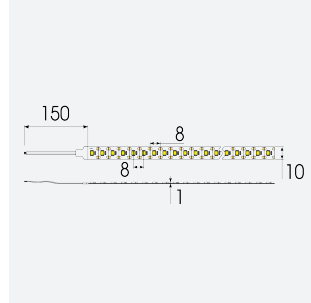

K-Cell Single Cut LED Strip

K-Cell 24V 14.4W IP67 White 3000K 50m
Code: K/24/03/67/01/30/S05/01

Category	LED Strip
Application	Hospitality, Residential, Retail
Specification	Architectural

PRODUCT FEATURES

- K-CELL single cut LED strip suitable for high end residential, hospitality and retail applications
- High CRI ensures suitability for use within professional display and high end retail environments
- Joint and connection accessories sold separately
- Extremely small cutting points (every 5.66mm for 5W, every 8.33mm for 14.4W) ensures complete control over the exact run length of strip, for applications where accurate and precise light placement is paramount
- Fast fit plug and play connections remove the need for time consuming soldering of joints
- 120

GENERAL INFORMATION	
Wattage	14.4W/m
Lumens Delivered	1265lm/m
Lm/W	88lm/W
Beam Angle	120
CRI	90
CCT	3000K
Input	24V
Operating Temp	-20°C - 45°C
SDCM	3
Product Weight without Packaging	2.7 kg

TECHNICAL INFORMATION	
Light Source	LED
IP Rating	IP67
Class Protection	3
Internal / External	Internal / External
Surface / Recessed / Suspended	Ceiling, Recessed, Wall
Lumen Depreciation	L70 50,000h
Warranty (Years)	5
CE Mark	Yes
Height	4.5 mm
LED Strip LEDs Per Metre	120