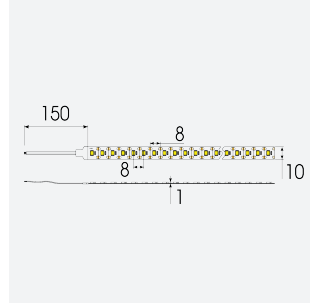

# K-Cell Single Cut LED Strip

K-Cell 24V 14.4W IP67 White 3000K 50m  
**Code:** K/24/03/67/01/30/S05/01

Category	LED Strip
Application	Hospitality, Residential, Retail
Specification	Architectural

## PRODUCT FEATURES

- K-CELL single cut LED strip suitable for high end residential, hospitality and retail applications
- High CRI ensures suitability for use within professional display and high end retail environments
- Joint and connection accessories sold separately
- Extremely small cutting points (every 5.66mm for 5W, every 8.33mm for 14.4W) ensures complete control over the exact run length of strip, for applications where accurate and precise light placement is paramount
- Fast fit plug and play connections remove the need for time consuming soldering of joints
- 120

GENERAL INFORMATION	
Wattage	14.4W/m
Lumens Delivered	1265lm/m
Lm/W	88lm/W
Beam Angle	120
CRI	90
CCT	3000K
Input	24V
Operating Temp	-20°C - 45°C
SDCM	3
Product Weight without Packaging	2.7 kg

TECHNICAL INFORMATION	
Light Source	LED
IP Rating	IP67
Class Protection	3
Internal / External	Internal / External
Surface / Recessed / Suspended	Ceiling, Recessed, Wall
Lumen Depreciation	L70 50,000h
Warranty (Years)	5
CE Mark	Yes
Height	4.5 mm
LED Strip LEDs Per Metre	120