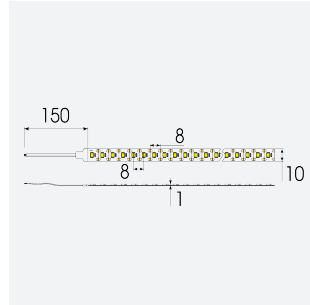

# K-Cell Single Cut LED Strip

K-Cell 24V 14.4W IP67 White 3000K 10m

Code: K/24/03/67/01/30/S02/01

Category	LED Strip
Application	Hospitality, Residential, Retail
Specification	Architectural

- K-CELL single cut LED strip suitable for high end residential, hospitality and retail applications
- High CRI ensures suitability for use within professional display and high end retail environments
- Joint and connection accessories sold separately
- Extremely small cutting points (every 5.66mm for 5W, every 8.33mm for 14.4W) ensures complete control over the exact run length of strip, for applications where accurate and precise light placement is paramount
- Fast fit plug and play connections remove the need for time consuming soldering of joints
- 120

GENERAL INFORMATION	
Wattage	14.4W/m
Lumens Delivered	1265lm/m
Lm/W	88lm/W
Beam Angle	120
CRI	90
CCT	3000K
Input	24V
Operating Temp	-20°C - 45°C
SDCM	3
Product Weight without Packaging	0.54 kg

TECHNICAL INFORMATION	
Light Source	LED
IP Rating	IP67
Class Protection	3
Internal / External	Internal / External
Surface / Recessed / Suspended	Ceiling, Recessed, Wall
Lumen Depreciation	L70 50,000h
Warranty (Years)	5
CE Mark	Yes
Height	4.5 mm
LED Strip LEDs Per Metre	120