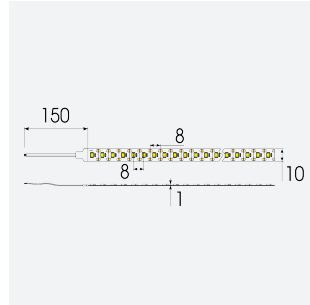

K-Cell Single Cut LED Strip

K-Cell 24V 14.4W IP67 White 3000K 10m
Code: K/24/03/67/01/30/S02/01

Category	LED Strip
Application	Hospitality, Residential, Retail
Specification	Architectural

PRODUCT FEATURES

- K-CELL single cut LED strip suitable for high end residential, hospitality and retail applications
- High CRI ensures suitability for use within professional display and high end retail environments
- Joint and connection accessories sold separately
- Extremely small cutting points (every 5.66mm for 5W, every 8.33mm for 14.4W) ensures complete control over the exact run length of strip, for applications where accurate and precise light placement is paramount
- Fast fit plug and play connections remove the need for time consuming soldering of joints
- 120

GENERAL INFORMATION	
Wattage	14.4W/m
Lumens Delivered	1265lm/m
Lm/W	88lm/W
Beam Angle	120
CRI	90
CCT	3000K
Input	24V
Operating Temp	-20°C - 45°C
SDCM	3
Product Weight without Packaging	0.54 kg

TECHNICAL INFORMATION	
Light Source	LED
IP Rating	IP67
Class Protection	3
Internal / External	Internal / External
Surface / Recessed / Suspended	Ceiling, Recessed, Wall
Lumen Depreciation	L70 50,000h
Warranty (Years)	5
CE Mark	Yes
Height	4.5 mm
LED Strip LEDs Per Metre	120