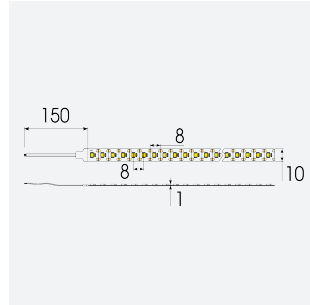

# K-Cell Single Cut LED Strip

K-Cell 24V 14.4W IP67 White 3000K 5m  
**Code:** K/24/03/67/01/30/S01/01

<b>Category</b>	LED Strip
<b>Application</b>	Hospitality, Residential, Retail
<b>Specification</b>	Architectural

## PRODUCT FEATURES

- K-CELL single cut LED strip suitable for high end residential, hospitality and retail applications
- High CRI ensures suitability for use within professional display and high end retail environments
- Joint and connection accessories sold separately
- Extremely small cutting points (every 5.66mm for 5W, every 8.33mm for 14.4W) ensures complete control over the exact run length of strip, for applications where accurate and precise light placement is paramount
- Fast fit plug and play connections remove the need for time consuming soldering of joints
- 120

GENERAL INFORMATION	
Wattage	14.4W/m
Lumens Delivered	1265lm/m
Lm/W	88lm/W
Beam Angle	120
CRI	90
CCT	3000K
Input	24V
Operating Temp	-20°C - 45°C
SDCM	3
Product Weight without Packaging	0.27 kg

TECHNICAL INFORMATION	
Light Source	LED
IP Rating	IP67
Class Protection	3
Internal / External	Internal / External
Surface / Recessed / Suspended	Ceiling, Recessed, Wall
Lumen Depreciation	L70 50,000h
Warranty (Years)	5
CE Mark	Yes
Height	4 mm
LED Strip LEDs Per Metre	120