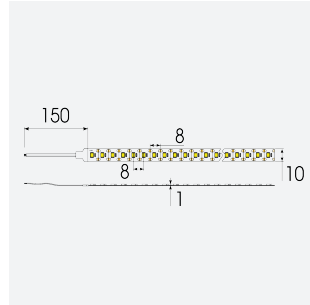

K-Cell Single Cut LED Strip

K-Cell 24V 14.4W IP67 White 3000K 5m
Code: K/24/03/67/01/30/S01/01

Category	LED Strip
Application	Hospitality, Residential, Retail
Specification	Architectural

PRODUCT FEATURES

- K-CELL single cut LED strip suitable for high end residential, hospitality and retail applications
- High CRI ensures suitability for use within professional display and high end retail environments
- Joint and connection accessories sold separately
- Extremely small cutting points (every 5.66mm for 5W, every 8.33mm for 14.4W) ensures complete control over the exact run length of strip, for applications where accurate and precise light placement is paramount
- Fast fit plug and play connections remove the need for time consuming soldering of joints
- 120

GENERAL INFORMATION	
Wattage	14.4W/m
Lumens Delivered	1265lm/m
Lm/W	88lm/W
Beam Angle	120
CRI	90
CCT	3000K
Input	24V
Operating Temp	-20°C - 45°C
SDCM	3
Product Weight without Packaging	0.27 kg

TECHNICAL INFORMATION	
Light Source	LED
IP Rating	IP67
Class Protection	3
Internal / External	Internal / External
Surface / Recessed / Suspended	Ceiling, Recessed, Wall
Lumen Depreciation	L70 50,000h
Warranty (Years)	5
CE Mark	Yes
Height	4.5 mm
LED Strip LEDs Per Metre	120