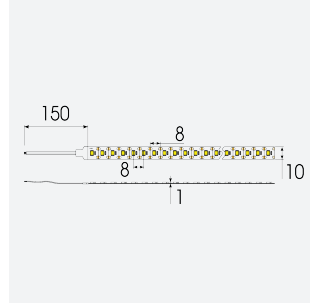

# K-Cell Single Cut LED Strip

K-Cell 24V 14.4W IP67 White 2700K 50m  
**Code:** K/24/03/67/01/27/S05/01

Category	LED Strip
Application	Hospitality, Residential, Retail
Specification	Architectural

## PRODUCT FEATURES

- K-CELL single cut LED strip suitable for high end residential, hospitality and retail applications
- High CRI ensures suitability for use within professional display and high end retail environments
- Joint and connection accessories sold separately
- Extremely small cutting points (every 5.66mm for 5W, every 8.33mm for 14.4W) ensures complete control over the exact run length of strip, for applications where accurate and precise light placement is paramount
- Fast fit plug and play connections remove the need for time consuming soldering of joints
- 120

GENERAL INFORMATION	
Wattage	14.4W/m
Lumens Delivered	1240lm/m
Lm/W	86lm/W
Beam Angle	120
CRI	90
CCT	2700K
Input	24V
Operating Temp	-20°C - 45°C
SDCM	3
Product Weight without Packaging	2.7 kg

TECHNICAL INFORMATION	
Light Source	LED
IP Rating	IP67
Class Protection	3
Internal / External	Internal / External
Surface / Recessed / Suspended	Ceiling, Recessed, Wall
Lumen Depreciation	L70 50,000h
Warranty (Years)	5
CE Mark	Yes
Height	4 mm
LED Strip LEDs Per Metre	120