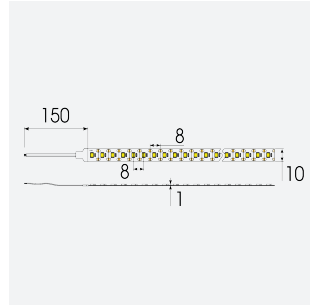

# K-Cell Single Cut LED Strip

K-Cell 24V 14.4W IP67 White 2700K 50m  
**Code:** K/24/03/67/01/27/S05/01

Category	LED Strip
Application	Hospitality, Residential, Retail
Specification	Architectural

## PRODUCT FEATURES

- K-CELL single cut LED strip suitable for high end residential, hospitality and retail applications
- High CRI ensures suitability for use within professional display and high end retail environments
- Joint and connection accessories sold separately
- Extremely small cutting points (every 5.66mm for 5W, every 8.33mm for 14.4W) ensures complete control over the exact run length of strip, for applications where accurate and precise light placement is paramount
- Fast fit plug and play connections remove the need for time consuming soldering of joints
- 120

GENERAL INFORMATION	
Wattage	14.4W/m
Lumens Delivered	1240lm/m
Lm/W	86lm/W
Beam Angle	120
CRI	90
CCT	2700K
Input	24V
Operating Temp	-20°C - 45°C
SDCM	3
Product Weight without Packaging	2.7 kg

TECHNICAL INFORMATION	
Light Source	LED
IP Rating	IP67
Class Protection	3
Internal / External	Internal / External
Surface / Recessed / Suspended	Ceiling, Recessed, Wall
Lumen Depreciation	L70 50,000h
Warranty (Years)	5
CE Mark	Yes
Height	4.5 mm
LED Strip LEDs Per Metre	120