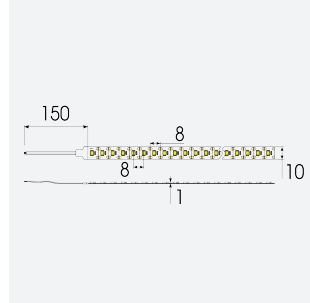

# K-Cell Single Cut LED Strip

K-Cell 24V 14.4W IP67 White 2700K 50m  
**Code:** K/24/03/67/01/27/S05/01

Category	LED Strip
Application	Hospitality, Residential, Retail
Specification	Architectural

## PRODUCT FEATURES

- K-CELL single cut LED strip suitable for high end residential, hospitality and retail applications
- High CRI ensures suitability for use within professional display and high end retail environments
- Joint and connection accessories sold separately
- Extremely small cutting points (every 5.66mm for 5W, every 8.33mm for 14.4W) ensures complete control over the exact run length of strip, for applications where accurate and precise light placement is paramount
- Fast fit plug and play connections remove the need for time consuming soldering of joints
- 120

GENERAL INFORMATION	
Wattage	14.4W/m
Lumens Delivered	1240lm/m
Lm/W	86lm/W
Beam Angle	120
CRI	90
CCT	2700K
Input	24V
Operating Temp	-20°C - 45°C
SDCM	3
Product Weight without Packaging	2.7 kg

TECHNICAL INFORMATION	
Light Source	LED
IP Rating	IP67
Class Protection	3
Internal / External	Internal / External
Surface / Recessed / Suspended	Ceiling, Recessed, Wall
Lumen Depreciation	L70 50,000h
Warranty (Years)	5
CE Mark	Yes
Height	4.5 mm
LED Strip LEDs Per Metre	120