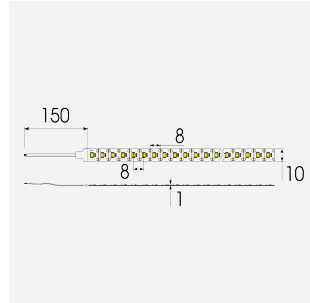

K-Cell Single Cut LED Strip

Category	LED Strip
Application	Hospitality, Residential, Retail
Specification	Architectural

K-Cell 24V 14.4W IP67 White 2700K 10m

Code: K/24/03/67/01/27/S02/01

- K-CELL single cut LED strip suitable for high end residential, hospitality and retail applications
- High CRI ensures suitability for use within professional display and high end retail environments
- Joint and connection accessories sold separately
- Extremely small cutting points (every 5.66mm for 5W, every 8.33mm for 14.4W) ensures complete control over the exact run length of strip, for applications where accurate and precise light placement is paramount
- Fast fit plug and play connections remove the need for time consuming soldering of joints
- 120

GENERAL INFORMATION	
Wattage	14.4W/m
Lumens Delivered	1240lm/m
Lm/W	86lm/W
Beam Angle	120
CRI	90
CCT	2700K
Input	24V
Operating Temp	-20°C - 45°C
SDCM	3
Product Weight without Packaging	0.54 kg

TECHNICAL INFORMATION	
Light Source	LED
IP Rating	IP67
Class Protection	3
Internal / External	Internal / External
Surface / Recessed / Suspended	Ceiling, Recessed, Wall
Lumen Depreciation	L70 50,000h
Warranty (Years)	5
CE Mark	Yes
Height	4.5 mm
LED Strip LEDs Per Metre	120