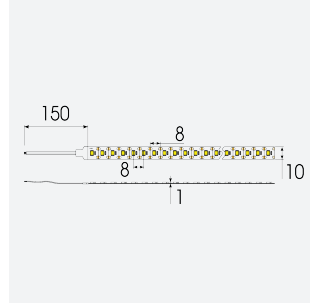

# K-Cell Single Cut LED Strip

K-Cell 24V 14.4W IP67 White 2700K 5m  
**Code:** K/24/03/67/01/27/S01/01

|               |                                  |
|---------------|----------------------------------|
| Category      | LED Strip                        |
| Application   | Hospitality, Residential, Retail |
| Specification | Architectural                    |

## PRODUCT FEATURES

- K-CELL single cut LED strip suitable for high end residential, hospitality and retail applications
- High CRI ensures suitability for use within professional display and high end retail environments
- Joint and connection accessories sold separately
- Extremely small cutting points (every 5.66mm for 5W, every 8.33mm for 14.4W) ensures complete control over the exact run length of strip, for applications where accurate and precise light placement is paramount
- Fast fit plug and play connections remove the need for time consuming soldering of joints
- 120

| GENERAL INFORMATION              |              |
|----------------------------------|--------------|
| Wattage                          | 14.4W/m      |
| Lumens Delivered                 | 1240lm/m     |
| Lm/W                             | 86lm/W       |
| Beam Angle                       | 120          |
| CRI                              | 90           |
| CCT                              | 2700K        |
| Input                            | 24V          |
| Operating Temp                   | -20°C - 45°C |
| SDCM                             | 3            |
| Product Weight without Packaging | 0.27 kg      |