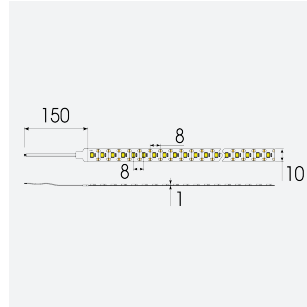

# K-Cell Single Cut LED Strip

K-Cell 24V 14.4W IP20 White 6500K 50m  
**Code:** K/24/03/20/01/65/S05/01

Category	LED Strip
Application	Hospitality, Residential, Retail
Specification	Architectural

## PRODUCT FEATURES

- K-CELL single cut LED strip suitable for high end residential, hospitality and retail applications
- High CRI ensures suitability for use within professional display and high end retail environments
- Joint and connection accessories sold separately
- Extremely small cutting points (every 5.66mm for 5W, every 8.33mm for 14.4W) ensures complete control over the exact run length of strip, for applications where accurate and precise light placement is paramount
- Fast fit plug and play connections remove the need for time consuming soldering of joints
- 120

GENERAL INFORMATION	
Wattage	14.4W/m
Lumens Delivered	1330lm/m
Lm/W	95lm/W
Beam Angle	120
CRI	90
CCT	6500K
Input	24V
Operating Temp	-20°C - 45°C
SDCM	3
Product Weight without Packaging	0.7 kg

TECHNICAL INFORMATION	
Light Source	LED
IP Rating	IP20
Class Protection	3
Internal / External	Internal
Surface / Recessed / Suspended	Ceiling, Recessed, Wall
Lumen Depreciation	L70 50,000h
Warranty (Years)	5
CE Mark	Yes
Height	1.5 mm
LED Strip LEDs Per Metre	120