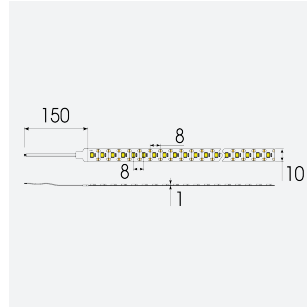

# K-Cell Single Cut LED Strip

K-Cell 24V 14.4W IP20 White 6500K 10m  
**Code:** K/24/03/20/01/65/S02/01

Category	LED Strip
Application	Hospitality, Residential, Retail
Specification	Architectural

## PRODUCT FEATURES

- K-CELL single cut LED strip suitable for high end residential, hospitality and retail applications
- High CRI ensures suitability for use within professional display and high end retail environments
- Joint and connection accessories sold separately
- Extremely small cutting points (every 5.66mm for 5W, every 8.33mm for 14.4W) ensures complete control over the exact run length of strip, for applications where accurate and precise light placement is paramount
- Fast fit plug and play connections remove the need for time consuming soldering of joints
- 120

GENERAL INFORMATION	
Wattage	14.4W/m
Lumens Delivered	1330lm/m
Lm/W	95lm/W
Beam Angle	120
CRI	90
CCT	6500K
Input	24V
Operating Temp	-20°C - 45°C
SDCM	3
Product Weight without Packaging	0.14 kg

TECHNICAL INFORMATION	
Light Source	LED
IP Rating	IP20
Class Protection	3
Internal / External	Internal
Surface / Recessed / Suspended	Ceiling, Recessed, Wall
Lumen Depreciation	L70 50,000h
Warranty (Years)	5
CE Mark	Yes
Height	1.5 mm
LED Strip LEDs Per Metre	120