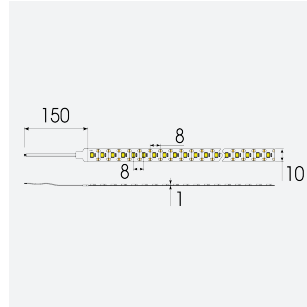

# K-Cell Single Cut LED Strip

K-Cell 24V 14.4W IP20 White 4000K 5m  
**Code:** K/24/03/20/01/40/S01/01

Category	LED Strip
Application	Hospitality, Residential, Retail
Specification	Architectural

## PRODUCT FEATURES

- K-CELL single cut LED strip suitable for high end residential, hospitality and retail applications
- High CRI ensures suitability for use within professional display and high end retail environments
- Joint and connection accessories sold separately
- Extremely small cutting points (every 5.66mm for 5W, every 8.33mm for 14.4W) ensures complete control over the exact run length of strip, for applications where accurate and precise light placement is paramount
- Fast fit plug and play connections remove the need for time consuming soldering of joints
- 120

GENERAL INFORMATION	
Wattage	14.4W/m
Lumens Delivered	1330lm/m
Lm/W	95lm/W
Beam Angle	120
CRI	90
CCT	4000K
Input	24V
Operating Temp	-20°C - 45°C
SDCM	3
Product Weight without Packaging	0.07 kg

TECHNICAL INFORMATION	
Light Source	LED
IP Rating	IP20
Class Protection	3
Internal / External	Internal
Surface / Recessed / Suspended	Ceiling, Recessed, Wall
Lumen Depreciation	L70 50,000h
Warranty (Years)	5
CE Mark	Yes
Height	1.5 mm
LED Strip LEDs Per Metre	120