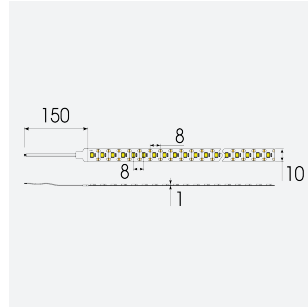

K-Cell Single Cut LED Strip

K-Cell 24V 14.4W IP20 White 3000K 50m
Code: K/24/03/20/01/30/S05/01

Category	LED Strip
Application	Hospitality, Residential, Retail
Specification	Architectural

PRODUCT FEATURES

- K-CELL single cut LED strip suitable for high end residential, hospitality and retail applications
- High CRI ensures suitability for use within professional display and high end retail environments
- Joint and connection accessories sold separately
- Extremely small cutting points (every 5.66mm for 5W, every 8.33mm for 14.4W) ensures complete control over the exact run length of strip, for applications where accurate and precise light placement is paramount
- Fast fit plug and play connections remove the need for time consuming soldering of joints
- 120

GENERAL INFORMATION	
Wattage	14.4W/m
Lumens Delivered	1290lm/m
Lm/W	90lm/W
Beam Angle	120
CRI	90
CCT	3000K
Input	24V
Operating Temp	-20°C - 45°C
SDCM	3
Product Weight without Packaging	0.7 kg

TECHNICAL INFORMATION	
Light Source	LED
IP Rating	IP20
Class Protection	3
Internal / External	Internal
Surface / Recessed / Suspended	Ceiling, Recessed, Wall
Lumen Depreciation	L70 50,000h
Warranty (Years)	5
CE Mark	Yes
Height	2 mm
LED Strip LEDs Per Metre	120