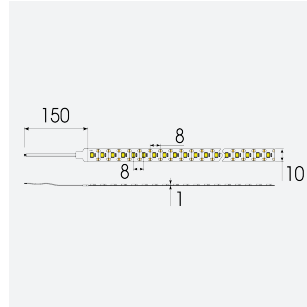

K-Cell Single Cut LED Strip

K-Cell 24V 14.4W IP20 White 3000K 50m
Code: K/24/03/20/01/30/S05/01

Category	LED Strip
Application	Hospitality, Residential, Retail
Specification	Architectural

PRODUCT FEATURES

- K-CELL single cut LED strip suitable for high end residential, hospitality and retail applications
- High CRI ensures suitability for use within professional display and high end retail environments
- Joint and connection accessories sold separately
- Extremely small cutting points (every 5.66mm for 5W, every 8.33mm for 14.4W) ensures complete control over the exact run length of strip, for applications where accurate and precise light placement is paramount
- Fast fit plug and play connections remove the need for time consuming soldering of joints
- 120

GENERAL INFORMATION	
Wattage	14.4W/m
Lumens Delivered	1290lm/m
Lm/W	90lm/W
Beam Angle	120
CRI	90
CCT	3000K
Input	24V
Operating Temp	-20°C - 45°C
SDCM	3
Product Weight without Packaging	0.7 kg

TECHNICAL INFORMATION	
Light Source	LED
IP Rating	IP20
Class Protection	3
Internal / External	Internal
Surface / Recessed / Suspended	Ceiling, Recessed, Wall
Lumen Depreciation	L70 50,000h
Warranty (Years)	5
CE Mark	Yes
Height	1.5 mm
LED Strip LEDs Per Metre	120