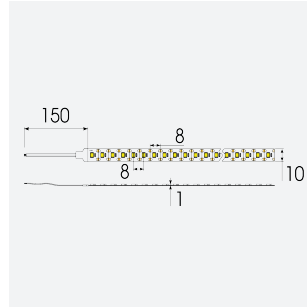

K-Cell Single Cut LED Strip

K-Cell 24V 14.4W IP20 White 3000K 10m
Code: K/24/03/20/01/30/S02/01

Category	LED Strip
Application	Hospitality, Residential, Retail
Specification	Architectural

PRODUCT FEATURES

- K-CELL single cut LED strip suitable for high end residential, hospitality and retail applications
- High CRI ensures suitability for use within professional display and high end retail environments
- Joint and connection accessories sold separately
- Extremely small cutting points (every 5.66mm for 5W, every 8.33mm for 14.4W) ensures complete control over the exact run length of strip, for applications where accurate and precise light placement is paramount
- Fast fit plug and play connections remove the need for time consuming soldering of joints
- 120

GENERAL INFORMATION	
Wattage	14.4W/m
Lumens Delivered	1290lm/m
Lm/W	90lm/W
Beam Angle	120
CRI	90
CCT	3000K
Input	24V
Operating Temp	-20°C - 45°C
SDCM	3
Product Weight without Packaging	0.14 kg

TECHNICAL INFORMATION	
Light Source	LED
IP Rating	IP20
Class Protection	3
Internal / External	Internal
Surface / Recessed / Suspended	Ceiling, Recessed, Wall
Lumen Depreciation	L70 50,000h
Warranty (Years)	5
CE Mark	Yes
Height	1.5 mm
LED Strip LEDs Per Metre	120