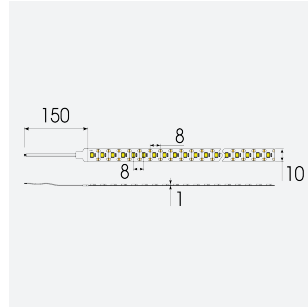

# K-Cell Single Cut LED Strip

K-Cell 24V 14.4W IP20 White 3000K 10m  
**Code:** K/24/03/20/01/30/S02/01

<b>Category</b>	LED Strip
<b>Application</b>	Hospitality, Residential, Retail
<b>Specification</b>	Architectural

## PRODUCT FEATURES

- K-CELL single cut LED strip suitable for high end residential, hospitality and retail applications
- High CRI ensures suitability for use within professional display and high end retail environments
- Joint and connection accessories sold separately
- Extremely small cutting points (every 5.66mm for 5W, every 8.33mm for 14.4W) ensures complete control over the exact run length of strip, for applications where accurate and precise light placement is paramount
- Fast fit plug and play connections remove the need for time consuming soldering of joints
- 120

GENERAL INFORMATION	
Wattage	14.4W/m
Lumens Delivered	1290lm/m
Lm/W	90lm/W
Beam Angle	120
CRI	90
CCT	3000K
Input	24V
Operating Temp	-20°C - 45°C
SDCM	3
Product Weight without Packaging	0.14 kg

TECHNICAL INFORMATION	
Light Source	LED
IP Rating	IP20
Class Protection	3
Internal / External	Internal
Surface / Recessed / Suspended	Ceiling, Recessed, Wall
Lumen Depreciation	L70 50,000h
Warranty (Years)	5
CE Mark	Yes
Height	2 mm
LED Strip LEDs Per Metre	120