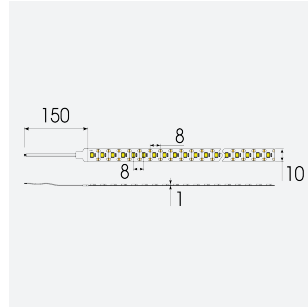

K-Cell Single Cut LED Strip

K-Cell 24V 14.4W IP20 White 3000K 10m
Code: K/24/03/20/01/30/S02/01

Category	LED Strip
Application	Hospitality, Residential, Retail
Specification	Architectural

PRODUCT FEATURES

- K-CELL single cut LED strip suitable for high end residential, hospitality and retail applications
- High CRI ensures suitability for use within professional display and high end retail environments
- Joint and connection accessories sold separately
- Extremely small cutting points (every 5.66mm for 5W, every 8.33mm for 14.4W) ensures complete control over the exact run length of strip, for applications where accurate and precise light placement is paramount
- Fast fit plug and play connections remove the need for time consuming soldering of joints
- 120

GENERAL INFORMATION	
Wattage	14.4W/m
Lumens Delivered	1290lm/m
Lm/W	90lm/W
Beam Angle	120
CRI	90
CCT	3000K
Input	24V
Operating Temp	-20°C - 45°C
SDCM	3
Product Weight without Packaging	0.14 kg

TECHNICAL INFORMATION	
Light Source	LED
IP Rating	IP20
Class Protection	3
Internal / External	Internal
Surface / Recessed / Suspended	Ceiling, Recessed, Wall
Lumen Depreciation	L70 50,000h
Warranty (Years)	5
CE Mark	Yes
Height	1.5 mm
LED Strip LEDs Per Metre	120