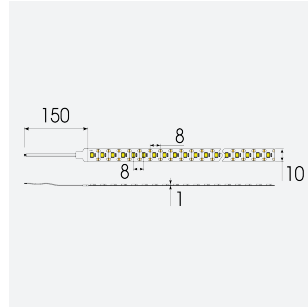

K-Cell Single Cut LED Strip

K-Cell 24V 14.4W IP20 White 3000K 5m
Code: K/24/03/20/01/30/S01/01

Category	LED Strip
Application	Hospitality, Residential, Retail
Specification	Architectural

PRODUCT FEATURES

- K-CELL single cut LED strip suitable for high end residential, hospitality and retail applications
- High CRI ensures suitability for use within professional display and high end retail environments
- Joint and connection accessories sold separately
- Extremely small cutting points (every 5.66mm for 5W, every 8.33mm for 14.4W) ensures complete control over the exact run length of strip, for applications where accurate and precise light placement is paramount
- Fast fit plug and play connections remove the need for time consuming soldering of joints
- 120

GENERAL INFORMATION	
Wattage	14.4W/m
Lumens Delivered	1290lm/m
Lm/W	90lm/W
Beam Angle	120
CRI	90
CCT	3000K
Input	24V
Operating Temp	-20°C - 45°C
SDCM	3
Product Weight without Packaging	0.07 kg

TECHNICAL INFORMATION	
Light Source	LED
IP Rating	IP20
Class Protection	3
Internal / External	Internal
Surface / Recessed / Suspended	Ceiling, Recessed, Wall
Lumen Depreciation	L70 50,000h
Warranty (Years)	5
CE Mark	Yes
Height	2 mm
LED Strip LEDs Per Metre	120