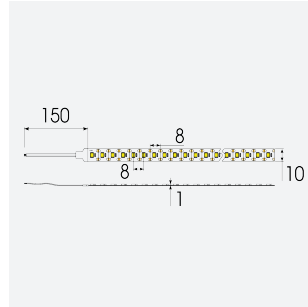

K-Cell Single Cut LED Strip

K-Cell 24V 14.4W IP20 White 3000K 5m

Code: K/24/03/20/01/30/S01/01

Category	LED Strip
Application	Hospitality, Residential, Retail
Specification	Architectural

- K-CELL single cut LED strip suitable for high end residential, hospitality and retail applications
- High CRI ensures suitability for use within professional display and high end retail environments
- Joint and connection accessories sold separately
- Extremely small cutting points (every 5.66mm for 5W, every 8.33mm for 14.4W) ensures complete control over the exact run length of strip, for applications where accurate and precise light placement is paramount
- Fast fit plug and play connections remove the need for time consuming soldering of joints
- 120

GENERAL INFORMATION	
Wattage	14.4W/m
Lumens Delivered	1290lm/m
Lm/W	90lm/W
Beam Angle	120
CRI	90
CCT	3000K
Input	24V
Operating Temp	-20°C - 45°C
SDCM	3
Product Weight without Packaging	0.07 kg

TECHNICAL INFORMATION	
Light Source	LED
IP Rating	IP20
Class Protection	3
Internal / External	Internal
Surface / Recessed / Suspended	Ceiling, Recessed, Wall
Lumen Depreciation	L70 50,000h
Warranty (Years)	5
CE Mark	Yes
Height	1.5 mm
LED Strip LEDs Per Metre	120