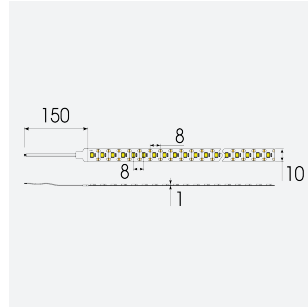

K-Cell Single Cut LED Strip

K-Cell 24V 14.4W IP20 White 3000K 5m
Code: K/24/03/20/01/30/S01/01

Category	LED Strip
Application	Hospitality, Residential, Retail
Specification	Architectural

PRODUCT FEATURES

- K-CELL single cut LED strip suitable for high end residential, hospitality and retail applications
- High CRI ensures suitability for use within professional display and high end retail environments
- Joint and connection accessories sold separately
- Extremely small cutting points (every 5.66mm for 5W, every 8.33mm for 14.4W) ensures complete control over the exact run length of strip, for applications where accurate and precise light placement is paramount
- Fast fit plug and play connections remove the need for time consuming soldering of joints
- 120

GENERAL INFORMATION	
Wattage	14.4W/m
Lumens Delivered	1290lm/m
Lm/W	90lm/W
Beam Angle	120
CRI	90
CCT	3000K
Input	24V
Operating Temp	-20°C - 45°C
SDCM	3
Product Weight without Packaging	0.07 kg

TECHNICAL INFORMATION	
Light Source	LED
IP Rating	IP20
Class Protection	3
Internal / External	Internal
Surface / Recessed / Suspended	Ceiling, Recessed, Wall
Lumen Depreciation	L70 50,000h
Warranty (Years)	5
CE Mark	Yes
Height	1.5 mm
LED Strip LEDs Per Metre	120