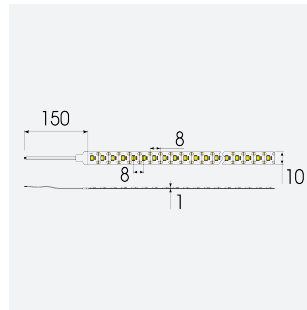

# K-Cell Single Cut LED Strip

K-Cell 24V 14.4W IP20 White 2700K 50m  
**Code:** K/24/03/20/01/27/S05/01

<b>Category</b>	LED Strip
<b>Application</b>	Hospitality, Residential, Retail
<b>Specification</b>	Architectural

## PRODUCT FEATURES

- K-CELL single cut LED strip suitable for high end residential, hospitality and retail applications
- High CRI ensures suitability for use within professional display and high end retail environments
- Joint and connection accessories sold separately
- Extremely small cutting points (every 5.66mm for 5W, every 8.33mm for 14.4W) ensures complete control over the exact run length of strip, for applications where accurate and precise light placement is paramount
- Fast fit plug and play connections remove the need for time consuming soldering of joints
- 120

GENERAL INFORMATION	
Wattage	14.4W/m
Lumens Delivered	1250lm/m
Lm/W	87lm/W
Beam Angle	120
CRI	90
CCT	2700K
Input	24V
Operating Temp	-20°C - 45°C
SDCM	3
Product Weight without Packaging	0.7 kg

TECHNICAL INFORMATION	
Light Source	LED
IP Rating	IP20
Class Protection	3
Internal / External	Internal
Surface / Recessed / Suspended	Ceiling, Recessed, Wall
Lumen Depreciation	L70 50,000h
Warranty (Years)	5
CE Mark	Yes
Height	2 mm
LED Strip LEDs Per Metre	120