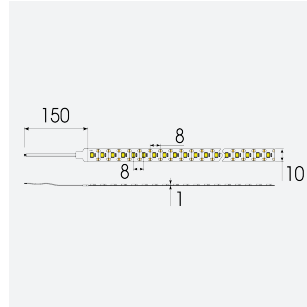

# K-Cell Single Cut LED Strip

K-Cell 24V 14.4W IP20 White 2700K 50m  
**Code:** K/24/03/20/01/27/S05/01

Category	LED Strip
Application	Hospitality, Residential, Retail
Specification	Architectural

## PRODUCT FEATURES

- K-CELL single cut LED strip suitable for high end residential, hospitality and retail applications
- High CRI ensures suitability for use within professional display and high end retail environments
- Joint and connection accessories sold separately
- Extremely small cutting points (every 5.66mm for 5W, every 8.33mm for 14.4W) ensures complete control over the exact run length of strip, for applications where accurate and precise light placement is paramount
- Fast fit plug and play connections remove the need for time consuming soldering of joints
- 120

GENERAL INFORMATION	
Wattage	14.4W/m
Lumens Delivered	1250lm/m
Lm/W	87lm/W
Beam Angle	120
CRI	90
CCT	2700K
Input	24V
Operating Temp	-20°C - 45°C
SDCM	3
Product Weight without Packaging	0.7 kg

TECHNICAL INFORMATION	
Light Source	LED
IP Rating	IP20
Class Protection	3
Internal / External	Internal
Surface / Recessed / Suspended	Ceiling, Recessed, Wall
Lumen Depreciation	L70 50,000h
Warranty (Years)	5
CE Mark	Yes
Height	1.5 mm
LED Strip LEDs Per Metre	120