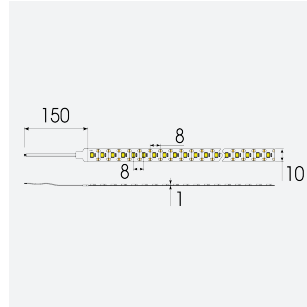

# K-Cell Single Cut LED Strip

K-Cell 24V 14.4W IP20 White 2700K 10m  
**Code:** K/24/03/20/01/27/S02/01

<b>Category</b>	LED Strip
<b>Application</b>	Hospitality, Residential, Retail
<b>Specification</b>	Architectural

## PRODUCT FEATURES

- K-CELL single cut LED strip suitable for high end residential, hospitality and retail applications
- High CRI ensures suitability for use within professional display and high end retail environments
- Joint and connection accessories sold separately
- Extremely small cutting points (every 5.66mm for 5W, every 8.33mm for 14.4W) ensures complete control over the exact run length of strip, for applications where accurate and precise light placement is paramount
- Fast fit plug and play connections remove the need for time consuming soldering of joints
- 120

GENERAL INFORMATION	
Wattage	14.4W/m
Lumens Delivered	1250lm/m
Lm/W	87lm/W
Beam Angle	120
CRI	90
CCT	2700K
Input	24V
Operating Temp	-20°C - 45°C
SDCM	3
Product Weight without Packaging	0.14 kg

TECHNICAL INFORMATION	
Light Source	LED
IP Rating	IP20
Class Protection	3
Internal / External	Internal
Surface / Recessed / Suspended	Ceiling, Recessed, Wall
Lumen Depreciation	L70 50,000h
Warranty (Years)	5
CE Mark	Yes
Height	2 mm
LED Strip LEDs Per Metre	120