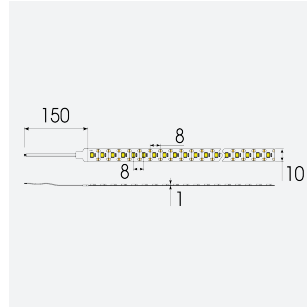

# K-Cell Single Cut LED Strip

K-Cell 24V 14.4W IP20 White 2700K 5m  
**Code:** K/24/03/20/01/27/S01/01

Category	LED Strip
Application	Hospitality, Residential, Retail
Specification	Architectural

## PRODUCT FEATURES

- K-CELL single cut LED strip suitable for high end residential, hospitality and retail applications
- High CRI ensures suitability for use within professional display and high end retail environments
- Joint and connection accessories sold separately
- Extremely small cutting points (every 5.66mm for 5W, every 8.33mm for 14.4W) ensures complete control over the exact run length of strip, for applications where accurate and precise light placement is paramount
- Fast fit plug and play connections remove the need for time consuming soldering of joints
- 120

GENERAL INFORMATION	
Wattage	14.4W/m
Lumens Delivered	1250lm/m
Lm/W	87lm/W
Beam Angle	120
CRI	90
CCT	2700K
Input	24V
Operating Temp	-20°C - 45°C
SDCM	3
Product Weight without Packaging	0.07 kg

TECHNICAL INFORMATION	
Light Source	LED
IP Rating	IP20
Class Protection	3
Internal / External	Internal
Surface / Recessed / Suspended	Ceiling, Recessed, Wall
Lumen Depreciation	L70 50,000h
Warranty (Years)	5
CE Mark	Yes
Height	1.5 mm
LED Strip LEDs Per Metre	120