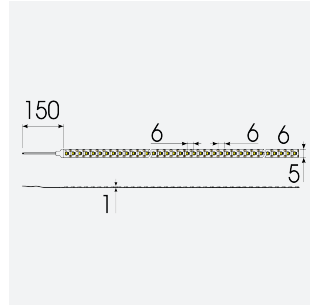

# K-Cell Single Cut LED Strip

K-Cell 24V 5W IP67 White 6500K 50m

Code: K/24/01/67/01/65/S05/01

Category	LED Strip
Application	Hospitality, Residential, Retail
Specification	Architectural

- K-CELL single cut LED strip suitable for high end residential, hospitality and retail applications
- High CRI ensures suitability for use within professional display and high end retail environments
- Joint and connection accessories sold separately

- Extremely small cutting points (every 5.66mm for 5W, every 8.33mm for 14.4W) ensures complete control over the exact run length of strip, for applications where accurate and precise light placement is paramount
- Fast fit plug and play connections remove the need for time consuming soldering of joints
- 168

GENERAL INFORMATION	
Wattage	5W/m
Lumens Delivered	400lm/m
Lm/W	80lm/W
Beam Angle	120
CRI	90
CCT	6500K
Input	24V
Operating Temp	-20°C - 45°C
SDCM	3
Product Weight without Packaging	2.4 kg

TECHNICAL INFORMATION	
Light Source	LED
IP Rating	IP67
Class Protection	3
Internal / External	Internal / External
Surface / Recessed / Suspended	Ceiling, Recessed, Wall
Lumen Depreciation	L70 50,000h
Warranty (Years)	5
CE Mark	Yes
Height	5.2 mm
LED Strip LEDs Per Metre	168