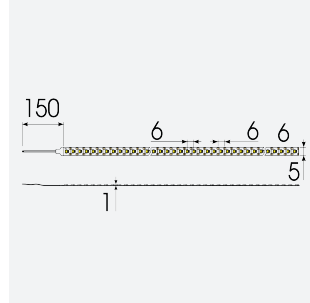

# K-Cell Single Cut LED Strip

K-Cell 24V 5W IP67 White 6500K 5m  
**Code:** K/24/01/67/01/65/S01/01

<b>Category</b>	LED Strip
<b>Application</b>	Hospitality, Residential, Retail
<b>Specification</b>	Architectural

## PRODUCT FEATURES

- K-CELL single cut LED strip suitable for high end residential, hospitality and retail applications
- High CRI ensures suitability for use within professional display and high end retail environments
- Joint and connection accessories sold separately
- Extremely small cutting points (every 5.66mm for 5W, every 8.33mm for 14.4W) ensures complete control over the exact run length of strip, for applications where accurate and precise light placement is paramount
- Fast fit plug and play connections remove the need for time consuming soldering of joints
- 168

GENERAL INFORMATION	
Wattage	5W/m
Lumens Delivered	400lm/m
Lm/W	80lm/W
Beam Angle	120
CRI	90
CCT	6500K
Input	24V
Operating Temp	-20°C - 45°C
SDCM	3
Product Weight without Packaging	0.24 kg

TECHNICAL INFORMATION	
Light Source	LED
IP Rating	IP67
Class Protection	3
Internal / External	Internal / External
Surface / Recessed / Suspended	Ceiling, Recessed, Wall
Lumen Depreciation	L70 50,000h
Warranty (Years)	5
CE Mark	Yes
Height	5 mm
LED Strip LEDs Per Metre	168