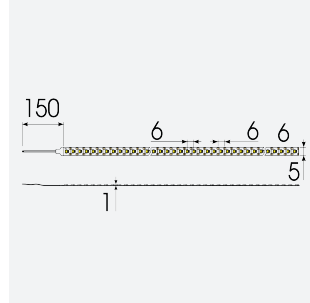

# K-Cell Single Cut LED Strip

K-Cell 24V 5W IP67 White 6500K 5m  
**Code:** K/24/01/67/01/65/S01/01

Category	LED Strip
Application	Hospitality, Residential, Retail
Specification	Architectural

## PRODUCT FEATURES

- K-CELL single cut LED strip suitable for high end residential, hospitality and retail applications
- High CRI ensures suitability for use within professional display and high end retail environments
- Joint and connection accessories sold separately
- Extremely small cutting points (every 5.66mm for 5W, every 8.33mm for 14.4W) ensures complete control over the exact run length of strip, for applications where accurate and precise light placement is paramount
- Fast fit plug and play connections remove the need for time consuming soldering of joints
- 168

GENERAL INFORMATION	
Wattage	5W/m
Lumens Delivered	400lm/m
Lm/W	80lm/W
Beam Angle	120
CRI	90
CCT	6500K
Input	24V
Operating Temp	-20°C - 45°C
SDCM	3
Product Weight without Packaging	0.24 kg

TECHNICAL INFORMATION	
Light Source	LED
IP Rating	IP67
Class Protection	3
Internal / External	Internal / External
Surface / Recessed / Suspended	Ceiling, Recessed, Wall
Lumen Depreciation	L70 50,000h
Warranty (Years)	5
CE Mark	Yes
Height	5.2 mm
LED Strip LEDs Per Metre	168