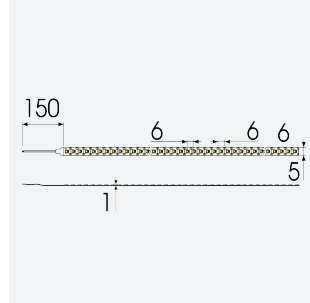

# K-Cell Single Cut LED Strip

K-Cell 24V 5W IP67 White 6500K 5m  
**Code:** K/24/01/67/01/65/S01/01

Category	LED Strip
Application	Hospitality, Residential, Retail
Specification	Architectural

- K-CELL single cut LED strip suitable for high end residential, hospitality and retail applications
- High CRI ensures suitability for use within professional display and high end retail environments
- Joint and connection accessories sold separately
- Extremely small cutting points (every 5.66mm for 5W, every 8.33mm for 14.4W) ensures complete control over the exact run length of strip, for applications where accurate and precise light placement is paramount
- Fast fit plug and play connections remove the need for time consuming soldering of joints
- 168

GENERAL INFORMATION	
Wattage	5W/m
Lumens Delivered	400lm/m
Lm/W	80lm/W
Beam Angle	120
CRI	90
CCT	6500K
Input	24V
Operating Temp	-20°C - 45°C
SDCM	3
Product Weight without Packaging	0.24 kg

TECHNICAL INFORMATION	
Light Source	LED
IP Rating	IP67
Class Protection	3
Internal / External	Internal / External
Surface / Recessed / Suspended	Ceiling, Recessed, Wall
Lumen Depreciation	L70 50,000h
Warranty (Years)	5
CE Mark	Yes
Height	5.2 mm
LED Strip LEDs Per Metre	168