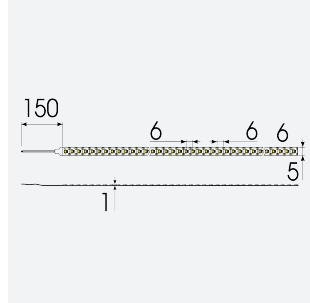

# K-Cell Single Cut LED Strip

K-Cell 24V 5W IP67 White 4000K 50m  
**Code:** K/24/01/67/01/40/S05/01

<b>Category</b>	LED Strip
<b>Application</b>	Hospitality, Residential, Retail
<b>Specification</b>	Architectural

## PRODUCT FEATURES

- K-CELL single cut LED strip suitable for high end residential, hospitality and retail applications
- High CRI ensures suitability for use within professional display and high end retail environments
- Joint and connection accessories sold separately
- Extremely small cutting points (every 5.66mm for 5W, every 8.33mm for 14.4W) ensures complete control over the exact run length of strip, for applications where accurate and precise light placement is paramount
- Fast fit plug and play connections remove the need for time consuming soldering of joints
- 168

GENERAL INFORMATION	
Wattage	5W/m
Lumens Delivered	400lm/m
Lm/W	80lm/W
Beam Angle	120
CRI	90
CCT	4000K
Input	24V
Operating Temp	-20°C - 45°C
SDCM	3
Product Weight without Packaging	2.4 kg

TECHNICAL INFORMATION	
Light Source	LED
IP Rating	IP67
Class Protection	3
Internal / External	Internal / External
Surface / Recessed / Suspended	Ceiling, Recessed, Wall
Lumen Depreciation	L70 50,000h
Warranty (Years)	5
CE Mark	Yes
Height	5 mm
LED Strip LEDs Per Metre	168