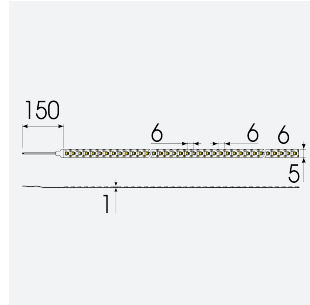

K-Cell Single Cut LED Strip

K-Cell 24V 5W IP67 White 3000K 50m
Code: K/24/01/67/01/30/S05/01

Category	LED Strip
Application	Hospitality, Residential, Retail
Specification	Architectural

PRODUCT FEATURES

- K-CELL single cut LED strip suitable for high end residential, hospitality and retail applications
- High CRI ensures suitability for use within professional display and high end retail environments
- Joint and connection accessories sold separately
- Extremely small cutting points (every 5.66mm for 5W, every 8.33mm for 14.4W) ensures complete control over the exact run length of strip, for applications where accurate and precise light placement is paramount
- Fast fit plug and play connections remove the need for time consuming soldering of joints
- 168

GENERAL INFORMATION	
Wattage	5W/m
Lumens Delivered	385lm/m
Lm/W	77lm/W
Beam Angle	120
CRI	90
CCT	3000K
Input	24V
Operating Temp	-20°C - 45°C
SDCM	3
Product Weight without Packaging	2.4 kg

TECHNICAL INFORMATION	
Light Source	LED
IP Rating	IP67
Class Protection	3
Internal / External	Internal / External
Surface / Recessed / Suspended	Ceiling, Recessed, Wall
Lumen Depreciation	L70 50,000h
Warranty (Years)	5
CE Mark	Yes
Height	5 mm
LED Strip LEDs Per Metre	168