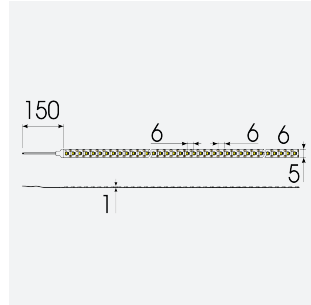

# K-Cell Single Cut LED Strip

Category	LED Strip
Application	Hospitality, Residential, Retail
Specification	Architectural

K-Cell 24V 5W IP67 White 3000K 50m

Code: K/24/01/67/01/30/S05/01

- K-CELL single cut LED strip suitable for high end residential, hospitality and retail applications
- High CRI ensures suitability for use within professional display and high end retail environments
- Joint and connection accessories sold separately

- Extremely small cutting points (every 5.66mm for 5W, every 8.33mm for 14.4W) ensures complete control over the exact run length of strip, for applications where accurate and precise light placement is paramount
- Fast fit plug and play connections remove the need for time consuming soldering of joints
- 168

GENERAL INFORMATION	
Wattage	5W/m
Lumens Delivered	385lm/m
Lm/W	77lm/W
Beam Angle	120
CRI	90
CCT	3000K
Input	24V
Operating Temp	-20°C - 45°C
SDCM	3
Product Weight without Packaging	2.4 kg

TECHNICAL INFORMATION	
Light Source	LED
IP Rating	IP67
Class Protection	3
Internal / External	Internal / External
Surface / Recessed / Suspended	Ceiling, Recessed, Wall
Lumen Depreciation	L70 50,000h
Warranty (Years)	5
CE Mark	Yes
Height	5.2 mm
LED Strip LEDs Per Metre	168