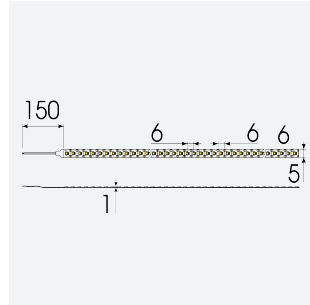

K-Cell Single Cut LED Strip

K-Cell 24V 5W IP67 White 3000K 50m
Code: K/24/01/67/01/30/S05/01

Category	LED Strip
Application	Hospitality, Residential, Retail
Specification	Architectural

PRODUCT FEATURES

- K-CELL single cut LED strip suitable for high end residential, hospitality and retail applications
- High CRI ensures suitability for use within professional display and high end retail environments
- Joint and connection accessories sold separately
- Extremely small cutting points (every 5.66mm for 5W, every 8.33mm for 14.4W) ensures complete control over the exact run length of strip, for applications where accurate and precise light placement is paramount
- Fast fit plug and play connections remove the need for time consuming soldering of joints
- 168

GENERAL INFORMATION	
Wattage	5W/m
Lumens Delivered	385lm/m
Lm/W	77lm/W
Beam Angle	120
CRI	90
CCT	3000K
Input	24V
Operating Temp	-20°C - 45°C
SDCM	3
Product Weight without Packaging	2.4 kg

TECHNICAL INFORMATION	
Light Source	LED
IP Rating	IP67
Class Protection	3
Internal / External	Internal / External
Surface / Recessed / Suspended	Ceiling, Recessed, Wall
Lumen Depreciation	L70 50,000h
Warranty (Years)	5
CE Mark	Yes
Height	5.2 mm
LED Strip LEDs Per Metre	168