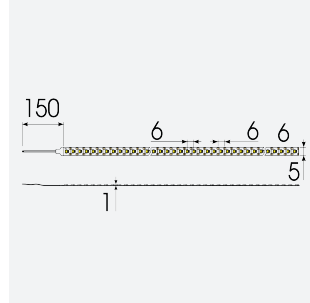

K-Cell Single Cut LED Strip

K-Cell 24V 5W IP67 White 3000K 10m
Code: K/24/01/67/01/30/S02/01

Category	LED Strip
Application	Hospitality, Residential, Retail
Specification	Architectural

PRODUCT FEATURES

- K-CELL single cut LED strip suitable for high end residential, hospitality and retail applications
- High CRI ensures suitability for use within professional display and high end retail environments
- Joint and connection accessories sold separately
- Extremely small cutting points (every 5.66mm for 5W, every 8.33mm for 14.4W) ensures complete control over the exact run length of strip, for applications where accurate and precise light placement is paramount
- Fast fit plug and play connections remove the need for time consuming soldering of joints
- 168

GENERAL INFORMATION	
Wattage	5W/m
Lumens Delivered	385lm/m
Lm/W	77lm/W
Beam Angle	120
CRI	90
CCT	3000K
Input	24V
Operating Temp	-20°C - 45°C
SDCM	3
Product Weight without Packaging	0.48 kg

TECHNICAL INFORMATION	
Light Source	LED
IP Rating	IP67
Class Protection	3
Internal / External	Internal / External
Surface / Recessed / Suspended	Ceiling, Recessed, Wall
Lumen Depreciation	L70 50,000h
Warranty (Years)	5
CE Mark	Yes
Height	5.2 mm
LED Strip LEDs Per Metre	168