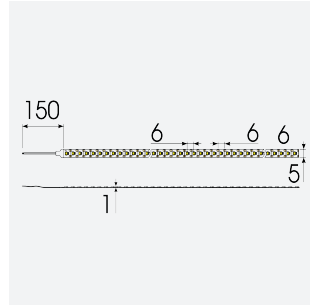

# K-Cell Single Cut LED Strip

Category	LED Strip
Application	Hospitality, Residential, Retail
Specification	Architectural

K-Cell 24V 5W IP67 White 3000K 10m

Code: K/24/01/67/01/30/S02/01

- K-CELL single cut LED strip suitable for high end residential, hospitality and retail applications
- High CRI ensures suitability for use within professional display and high end retail environments
- Joint and connection accessories sold separately
- Extremely small cutting points (every 5.66mm for 5W, every 8.33mm for 14.4W) ensures complete control over the exact run length of strip, for applications where accurate and precise light placement is paramount
- Fast fit plug and play connections remove the need for time consuming soldering of joints
- 168

GENERAL INFORMATION	
Wattage	5W/m
Lumens Delivered	385lm/m
Lm/W	77lm/W
Beam Angle	120
CRI	90
CCT	3000K
Input	24V
Operating Temp	-20°C - 45°C
SDCM	3
Product Weight without Packaging	0.48 kg

TECHNICAL INFORMATION	
Light Source	LED
IP Rating	IP67
Class Protection	3
Internal / External	Internal / External
Surface / Recessed / Suspended	Ceiling, Recessed, Wall
Lumen Depreciation	L70 50,000h
Warranty (Years)	5
CE Mark	Yes
Height	5.2 mm
LED Strip LEDs Per Metre	168