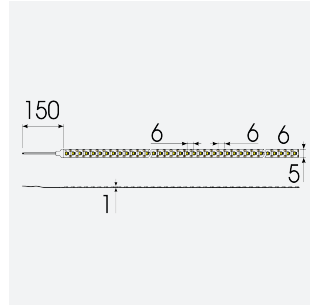

K-Cell Single Cut LED Strip

K-Cell 24V 5W IP67 White 3000K 10m
Code: K/24/01/67/01/30/S02/01

Category	LED Strip
Application	Hospitality, Residential, Retail
Specification	Architectural

PRODUCT FEATURES

- K-CELL single cut LED strip suitable for high end residential, hospitality and retail applications
- High CRI ensures suitability for use within professional display and high end retail environments
- Joint and connection accessories sold separately
- Extremely small cutting points (every 5.66mm for 5W, every 8.33mm for 14.4W) ensures complete control over the exact run length of strip, for applications where accurate and precise light placement is paramount
- Fast fit plug and play connections remove the need for time consuming soldering of joints
- 168

GENERAL INFORMATION	
Wattage	5W/m
Lumens Delivered	385lm/m
Lm/W	77lm/W
Beam Angle	120
CRI	90
CCT	3000K
Input	24V
Operating Temp	-20°C - 45°C
SDCM	3
Product Weight without Packaging	0.48 kg

TECHNICAL INFORMATION	
Light Source	LED
IP Rating	IP67
Class Protection	3
Internal / External	Internal / External
Surface / Recessed / Suspended	Ceiling, Recessed, Wall
Lumen Depreciation	L70 50,000h
Warranty (Years)	5
CE Mark	Yes
Height	5 mm
LED Strip LEDs Per Metre	168