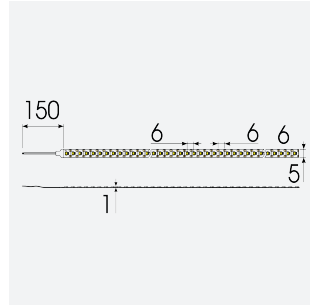

K-Cell Single Cut LED Strip

K-Cell 24V 5W IP67 White 3000K 5m
Code: K/24/01/67/01/30/S01/01

Category	LED Strip
Application	Hospitality, Residential, Retail
Specification	Architectural

PRODUCT FEATURES

- K-CELL single cut LED strip suitable for high end residential, hospitality and retail applications
- High CRI ensures suitability for use within professional display and high end retail environments
- Joint and connection accessories sold separately
- Extremely small cutting points (every 5.66mm for 5W, every 8.33mm for 14.4W) ensures complete control over the exact run length of strip, for applications where accurate and precise light placement is paramount
- Fast fit plug and play connections remove the need for time consuming soldering of joints
- 168

GENERAL INFORMATION	
Wattage	5W/m
Lumens Delivered	385lm/m
Lm/W	77lm/W
Beam Angle	120
CRI	90
CCT	3000K
Input	24V
Operating Temp	-20°C - 45°C
SDCM	3
Product Weight without Packaging	0.24 kg

TECHNICAL INFORMATION	
Light Source	LED
IP Rating	IP67
Class Protection	3
Internal / External	Internal / External
Surface / Recessed / Suspended	Ceiling, Recessed, Wall
Lumen Depreciation	L70 50,000h
Warranty (Years)	5
CE Mark	Yes
Height	5.2 mm
LED Strip LEDs Per Metre	168