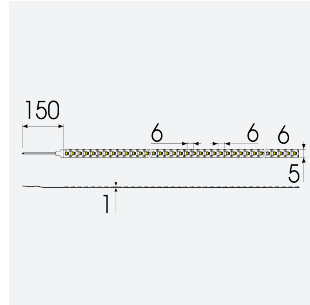

K-Cell Single Cut LED Strip

Category	LED Strip
Application	Hospitality, Residential, Retail
Specification	Architectural

K-Cell 24V 5W IP67 White 3000K 5m

Code: K/24/01/67/01/30/S01/01

- K-CELL single cut LED strip suitable for high end residential, hospitality and retail applications
- High CRI ensures suitability for use within professional display and high end retail environments
- Joint and connection accessories sold separately
- Extremely small cutting points (every 5.66mm for 5W, every 8.33mm for 14.4W) ensures complete control over the exact run length of strip, for applications where accurate and precise light placement is paramount
- Fast fit plug and play connections remove the need for time consuming soldering of joints
- 168

GENERAL INFORMATION	
Wattage	5W/m
Lumens Delivered	385lm/m
Lm/W	77lm/W
Beam Angle	120
CRI	90
CCT	3000K
Input	24V
Operating Temp	-20°C - 45°C
SDCM	3
Product Weight without Packaging	0.24 kg

TECHNICAL INFORMATION	
Light Source	LED
IP Rating	IP67
Class Protection	3
Internal / External	Internal / External
Surface / Recessed / Suspended	Ceiling, Recessed, Wall
Lumen Depreciation	L70 50,000h
Warranty (Years)	5
CE Mark	Yes
Height	5.2 mm
LED Strip LEDs Per Metre	168