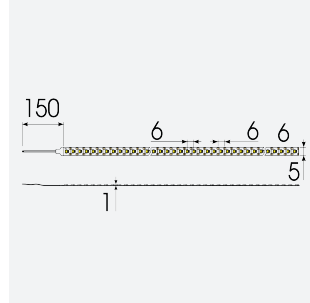

K-Cell Single Cut LED Strip

K-Cell 24V 5W IP67 White 3000K 5m
Code: K/24/01/67/01/30/S01/01

Category	LED Strip
Application	Hospitality, Residential, Retail
Specification	Architectural

PRODUCT FEATURES

- K-CELL single cut LED strip suitable for high end residential, hospitality and retail applications
- High CRI ensures suitability for use within professional display and high end retail environments
- Joint and connection accessories sold separately
- Extremely small cutting points (every 5.66mm for 5W, every 8.33mm for 14.4W) ensures complete control over the exact run length of strip, for applications where accurate and precise light placement is paramount
- Fast fit plug and play connections remove the need for time consuming soldering of joints
- 168

GENERAL INFORMATION	
Wattage	5W/m
Lumens Delivered	385lm/m
Lm/W	77lm/W
Beam Angle	120
CRI	90
CCT	3000K
Input	24V
Operating Temp	-20°C - 45°C
SDCM	3
Product Weight without Packaging	0.24 kg

TECHNICAL INFORMATION	
Light Source	LED
IP Rating	IP67
Class Protection	3
Internal / External	Internal / External
Surface / Recessed / Suspended	Ceiling, Recessed, Wall
Lumen Depreciation	L70 50,000h
Warranty (Years)	5
CE Mark	Yes
Height	5 mm
LED Strip LEDs Per Metre	168