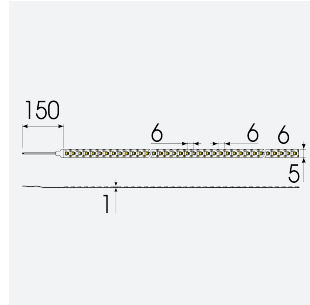

# K-Cell Single Cut LED Strip

K-Cell 24V 5W IP67 White 2700K 50m  
**Code:** K/24/01/67/01/27/S05/01

Category	LED Strip
Application	Hospitality, Residential, Retail
Specification	Architectural

## PRODUCT FEATURES

- K-CELL single cut LED strip suitable for high end residential, hospitality and retail applications
- High CRI ensures suitability for use within professional display and high end retail environments
- Joint and connection accessories sold separately
- Extremely small cutting points (every 5.66mm for 5W, every 8.33mm for 14.4W) ensures complete control over the exact run length of strip, for applications where accurate and precise light placement is paramount
- Fast fit plug and play connections remove the need for time consuming soldering of joints
- 168

GENERAL INFORMATION	
Wattage	5W/m
Lumens Delivered	365lm/m
Lm/W	73lm/W
Beam Angle	120
CRI	90
CCT	2700K
Input	24V
Operating Temp	-20°C - 45°C
SDCM	3
Product Weight without Packaging	2.4 kg

TECHNICAL INFORMATION	
Light Source	LED
IP Rating	IP67
Class Protection	3
Internal / External	Internal / External
Surface / Recessed / Suspended	Ceiling, Recessed, Wall
Lumen Depreciation	L70 50,000h
Warranty (Years)	5
CE Mark	Yes
Height	5.2 mm
LED Strip LEDs Per Metre	168