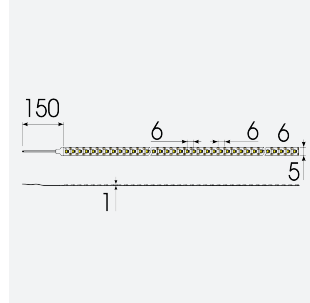

# K-Cell Single Cut LED Strip

K-Cell 24V 5W IP67 White 2700K 50m

Code: K/24/01/67/01/27/S05/01

Category	LED Strip
Application	Hospitality, Residential, Retail
Specification	Architectural

- K-CELL single cut LED strip suitable for high end residential, hospitality and retail applications
- High CRI ensures suitability for use within professional display and high end retail environments
- Joint and connection accessories sold separately
- Extremely small cutting points (every 5.66mm for 5W, every 8.33mm for 14.4W) ensures complete control over the exact run length of strip, for applications where accurate and precise light placement is paramount
- Fast fit plug and play connections remove the need for time consuming soldering of joints
- 168

GENERAL INFORMATION	
Wattage	5W/m
Lumens Delivered	365lm/m
Lm/W	73lm/W
Beam Angle	120
CRI	90
CCT	2700K
Input	24V
Operating Temp	-20°C - 45°C
SDCM	3
Product Weight without Packaging	2.4 kg

TECHNICAL INFORMATION	
Light Source	LED
IP Rating	IP67
Class Protection	3
Internal / External	Internal / External
Surface / Recessed / Suspended	Ceiling, Recessed, Wall
Lumen Depreciation	L70 50,000h
Warranty (Years)	5
CE Mark	Yes
Height	5.2 mm
LED Strip LEDs Per Metre	168