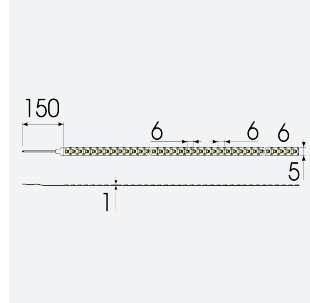

K-Cell Single Cut LED Strip

Category	LED Strip
Application	Hospitality, Residential, Retail
Specification	Architectural

K-Cell 24V 5W IP67 White 2700K 10m

Code: K/24/01/67/01/27/S02/01

- K-CELL single cut LED strip suitable for high end residential, hospitality and retail applications
- High CRI ensures suitability for use within professional display and high end retail environments
- Joint and connection accessories sold separately
- Extremely small cutting points (every 5.66mm for 5W, every 8.33mm for 14.4W) ensures complete control over the exact run length of strip, for applications where accurate and precise light placement is paramount
- Fast fit plug and play connections remove the need for time consuming soldering of joints
- 168

GENERAL INFORMATION	
Wattage	5W/m
Lumens Delivered	365lm/m
Lm/W	73lm/W
Beam Angle	120
CRI	90
CCT	2700K
Input	24V
Operating Temp	-20°C - 45°C
SDCM	3
Product Weight without Packaging	0.48 kg

TECHNICAL INFORMATION	
Light Source	LED
IP Rating	IP67
Class Protection	3
Internal / External	Internal / External
Surface / Recessed / Suspended	Ceiling, Recessed, Wall
Lumen Depreciation	L70 50,000h
Warranty (Years)	5
CE Mark	Yes
Height	5.2 mm
LED Strip LEDs Per Metre	168