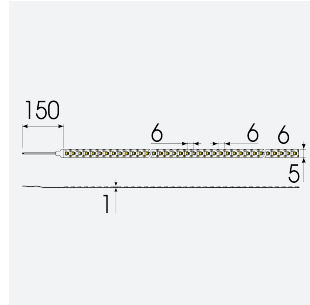

# K-Cell Single Cut LED Strip

K-Cell 24V 5W IP20 White 6500K 50m  
**Code:** K/24/01/20/01/65/S05/01

<b>Category</b>	LED Strip
<b>Application</b>	Hospitality, Residential, Retail
<b>Specification</b>	Architectural

## PRODUCT FEATURES

- K-CELL single cut LED strip suitable for high end residential, hospitality and retail applications
- High CRI ensures suitability for use within professional display and high end retail environments
- Joint and connection accessories sold separately
- Extremely small cutting points (every 5.66mm for 5W, every 8.33mm for 14.4W) ensures complete control over the exact run length of strip, for applications where accurate and precise light placement is paramount
- Fast fit plug and play connections remove the need for time consuming soldering of joints
- 168

GENERAL INFORMATION	
Wattage	5W/m
Lumens Delivered	420lm/m
Lm/W	84lm/W
Beam Angle	120
CRI	90
CCT	6500K
Input	24V
Operating Temp	-20°C - 45°C
SDCM	3
Product Weight without Packaging	0.4 kg

TECHNICAL INFORMATION	
Light Source	LED
IP Rating	IP20
Class Protection	3
Internal / External	Internal
Surface / Recessed / Suspended	Ceiling, Recessed, Wall
Lumen Depreciation	L70 50,000h
Warranty (Years)	5
CE Mark	Yes
Height	1 mm
LED Strip LEDs Per Metre	168