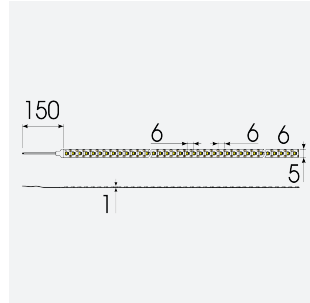

# K-Cell Single Cut LED Strip

K-Cell 24V 5W IP20 White 6500K 10m

Code: K/24/01/20/01/65/S02/01

Category	LED Strip
Application	Hospitality, Residential, Retail
Specification	Architectural

- K-CELL single cut LED strip suitable for high end residential, hospitality and retail applications
- High CRI ensures suitability for use within professional display and high end retail environments
- Joint and connection accessories sold separately
- Extremely small cutting points (every 5.66mm for 5W, every 8.33mm for 14.4W) ensures complete control over the exact run length of strip, for applications where accurate and precise light placement is paramount
- Fast fit plug and play connections remove the need for time consuming soldering of joints
- 168

GENERAL INFORMATION	
Wattage	5W/m
Lumens Delivered	420lm/m
Lm/W	84lm/W
Beam Angle	120
CRI	90
CCT	6500K
Input	24V
Operating Temp	-20°C - 45°C
SDCM	3
Product Weight without Packaging	0.08 kg

TECHNICAL INFORMATION	
Light Source	LED
IP Rating	IP20
Class Protection	3
Internal / External	Internal
Surface / Recessed / Suspended	Ceiling, Recessed, Wall
Lumen Depreciation	L70 50,000h
Warranty (Years)	5
CE Mark	Yes
Height	1.3 mm
LED Strip LEDs Per Metre	168