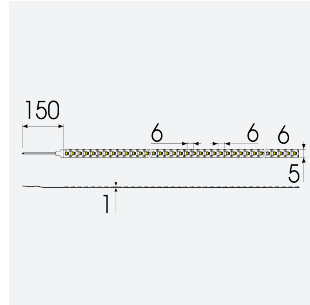

# K-Cell Single Cut LED Strip

K-Cell 24V 5W IP20 White 6500K 5m

Code: K/24/01/20/01/65/S01/01

Category	LED Strip
Application	Hospitality, Residential, Retail
Specification	Architectural

- K-CELL single cut LED strip suitable for high end residential, hospitality and retail applications
- High CRI ensures suitability for use within professional display and high end retail environments
- Joint and connection accessories sold separately

- Extremely small cutting points (every 5.66mm for 5W, every 8.33mm for 14.4W) ensures complete control over the exact run length of strip, for applications where accurate and precise light placement is paramount
- Fast fit plug and play connections remove the need for time consuming soldering of joints
- 168

GENERAL INFORMATION	
Wattage	5W/m
Lumens Delivered	420lm/m
Lm/W	84lm/W
Beam Angle	120
CRI	90
CCT	6500K
Input	24V
Operating Temp	-20°C - 45°C
SDCM	3
Product Weight without Packaging	0.04 kg

TECHNICAL INFORMATION	
Light Source	LED
IP Rating	IP20
Class Protection	3
Internal / External	Internal
Surface / Recessed / Suspended	Ceiling, Recessed, Wall
Lumen Depreciation	L70 50,000h
Warranty (Years)	5
CE Mark	Yes
Height	1.3 mm
LED Strip LEDs Per Metre	168